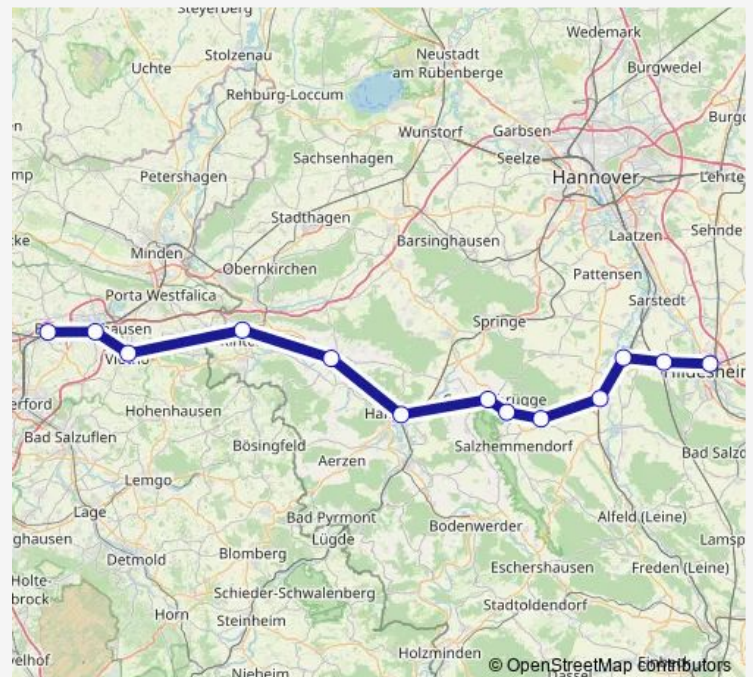

Vlotho

Bad Oeynhausen Süd

Löhne(Westf)

Route schedule

Hildesheim Hbf — Löhne(Westf)

Monday 05:29-22:29

Tuesday 05:29-22:28

Wednesday 05:29-22:28

Thursday 05:29-22:28

Friday 05:29-22:28

Saturday 05:37-22:28

Sunday 07:29-22:29

Route info

Direction: Hildesheim Hbf

Stops: 13

Trip Duration: 1 hour 35 min

Rb77

Direction

Löhne(Westf) — Hildesheim Hbf

13 stops

[Open route schedule](#)

Löhne(Westf)

Bad Oeynhausen Süd

Vlotho