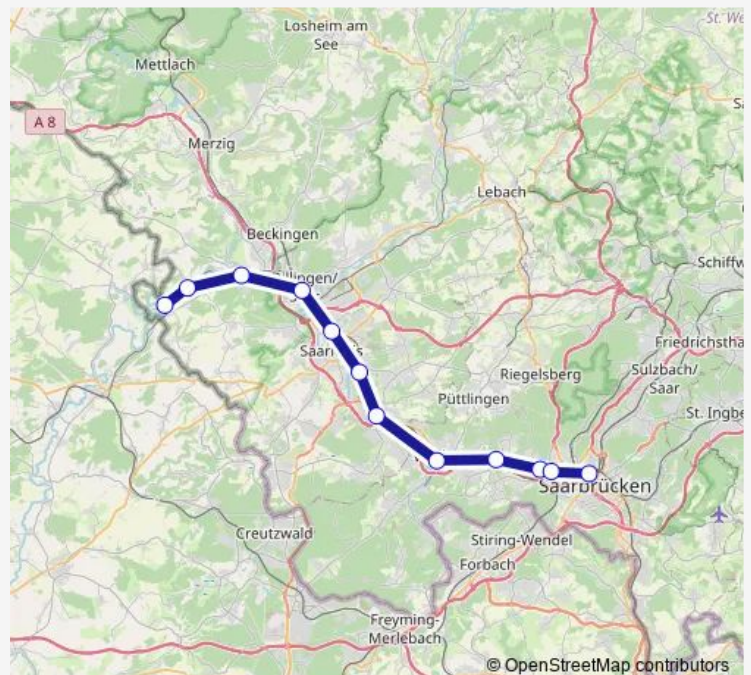

Friday 05:06-21:44

Saturday 05:49-21:44

Sunday 09:04-21:44

Route info

Direction: Saarbrücken Hbf

Stops: 12

Trip Duration: 0 hour 53 min

■ RB77

BusMaps

Direction

Saarbrücken Hbf — Dillingen (Saar)

9 stops

[Open route schedule](#)

Saarbrücken Hbf

Saarbrücken-Burbach

Burbach Mitte

Monday 05:03

Tuesday 05:03

Wednesday 05:03

Thursday 05:03

Friday 05:03

Saturday —

Sunday —

Route info