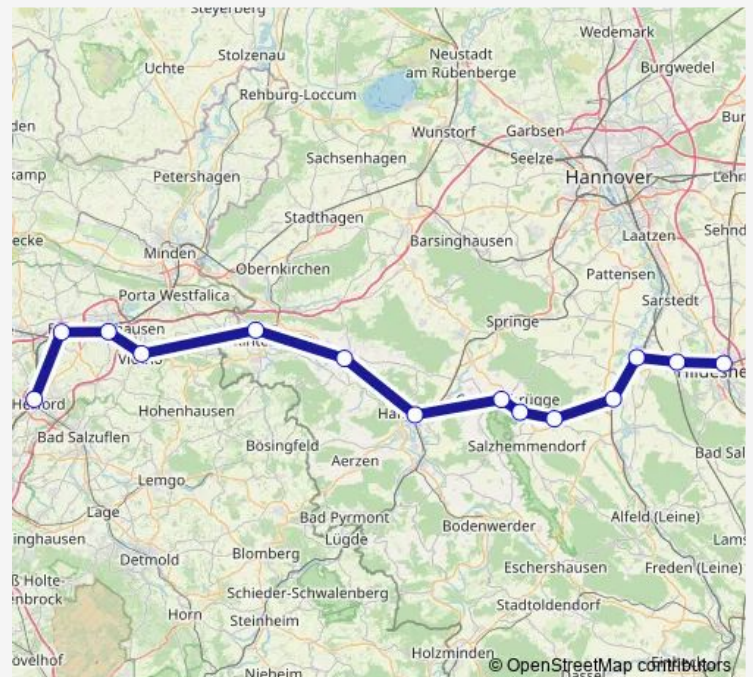

Emmerke/Bahnhof

Hildesheim Hauptbahnhof

### Route schedule

Herford, Bahnhof — Hildesheim Hauptbahnhof

Monday 06:02-21:46

Tuesday 06:02-22:46

Wednesday 06:02-21:46

Thursday 06:02-21:46

Friday 06:02-22:46

Saturday 05:28-22:46

### Route info

Direction: Herford, Bahnhof

Stops: 14

Trip Duration: 1 hour 50 min

■ RB77

## Route info

Direction: Löhne, Remarqueplatz/Bhf

Stops: 13

Trip Duration: 1 hour 34 min