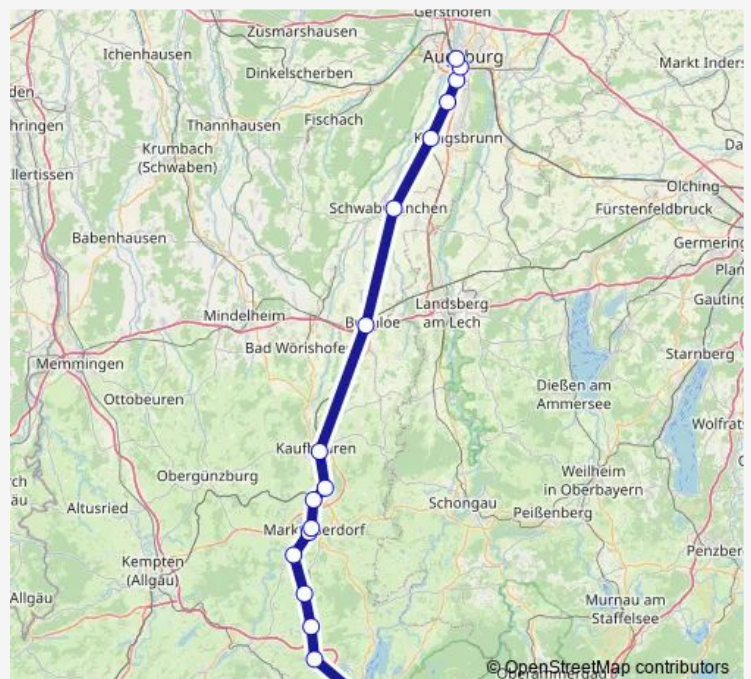

Regional Rail Service RB77

[Go to website](#)

Direction

Augsburg Hbf — Kaufbeuren

8 stops

[Open route schedule](#)

Augsburg Hbf

Augsburg Morellstraße

Augsburg Messe

Inningen

Bobingen

Schwabmünchen

Buchloe

Kaufbeuren

Route schedule

Augsburg Hbf — Kaufbeuren

Monday 18:46

Tuesday 18:46

Wednesday 18:46

Thursday 18:46

Friday 18:46

Saturday —

Sunday —

Route info

Direction: Augsburg Hbf

Stops: 8

Trip Duration: 0 hour 52 min

■ RB77

Direction

Augsburg Hbf — Füssen

17 stops

[Open route schedule](#)