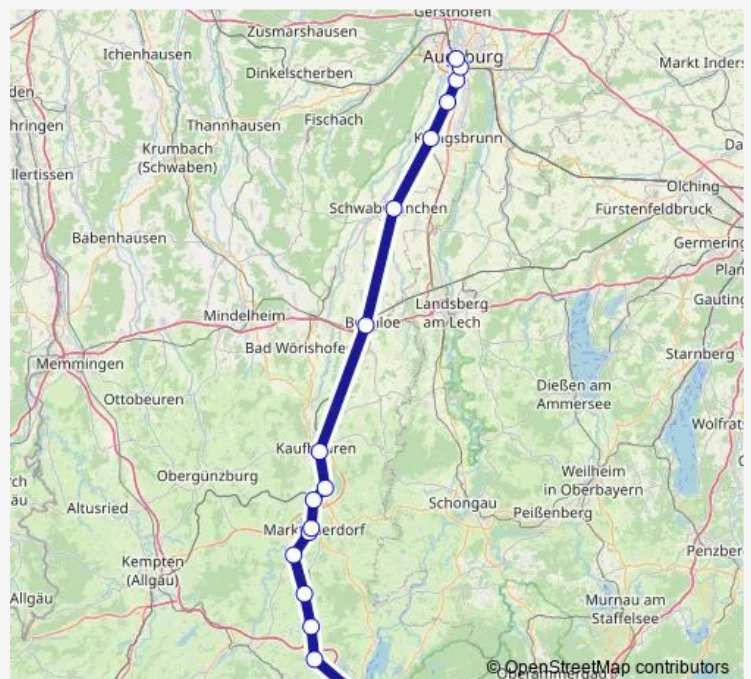

Regional Rail Service Rb77

[Go to website](#)

Direction

Augsburg Hbf — Kaufbeuren

8 stops

[Open route schedule](#)

Augsburg Hbf

Augsburg Morellstraße

Augsburg Messe

Inningen

Bobingen

Schwabmünchen

Buchloe

Kaufbeuren

Route schedule

Augsburg Hbf — Kaufbeuren

Monday 18:46

Tuesday 18:46

Wednesday 18:46

Thursday 18:46

Friday 18:46

Saturday —

Sunday —

Route info

Direction: Augsburg Hbf

Stops: 8

Trip Duration: 0 hour 52 min

Rb77

Direction

Augsburg Hbf — Füssen

17 stops

[Open route schedule](#)