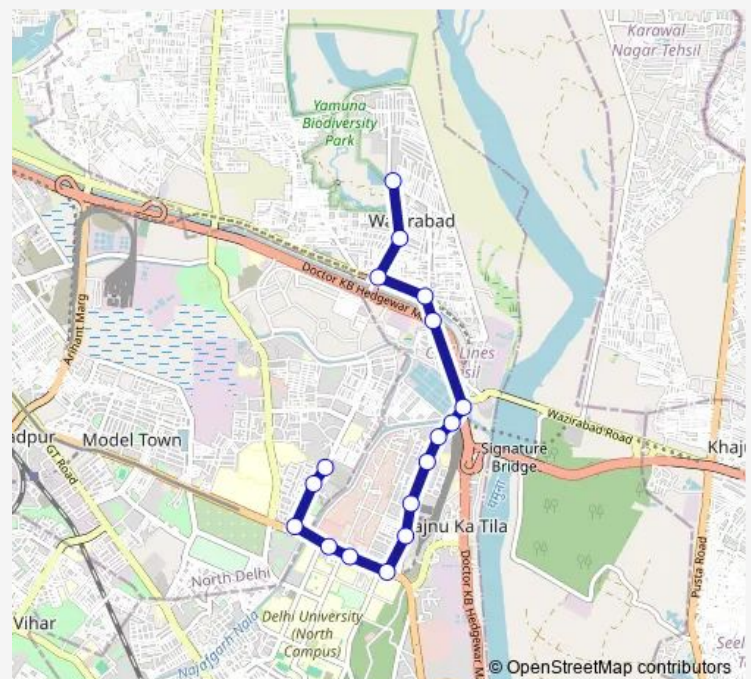

Gurjjar Chowk

Jagat Pur Crossing

Gopal Pur / Jagat Pur Crossing

Wazirabad Crossing GT Road

Nehru Vihar Xing

Police Station Timarpur

Balak Ram Hospital

Timarpur

Route info

Direction: Jagat Pur Temple

Stops: 17

Trip Duration: 0 hour 28 min

■ 271stldown

BusMaps

271stdown Bus time schedules and route maps are available in an offline PDF at busmaps.com. Use the busmaps.com website to see live bus times, train schedule or subway schedule, and step-by-step directions for all public transit in Delhi