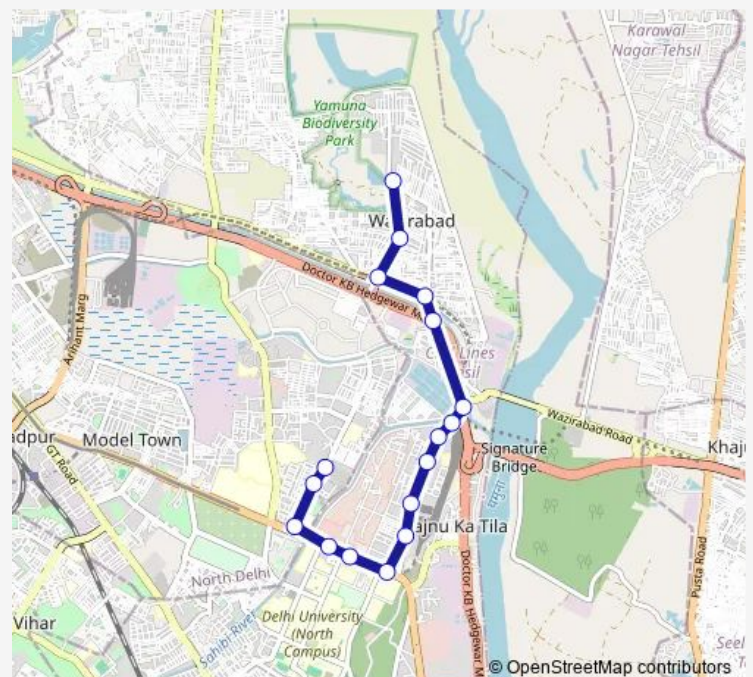

### Route schedule

Jagat Pur Temple — BBM Cluster Depot

Monday 17:40

Tuesday 17:40

Wednesday 17:40

Thursday 17:40

Friday 17:40

Saturday 17:40

### Route info

Direction: Jagat Pur Temple

Stops: 17

Trip Duration: 0 hour 28 min

■ 271stldown

BusMaps

271stldown Bus time schedules and route maps are available in an offline PDF at busmaps.com. Use the busmaps.com website to see live bus times, train schedule or subway schedule, and step-by-step directions for all public transit in Delhi