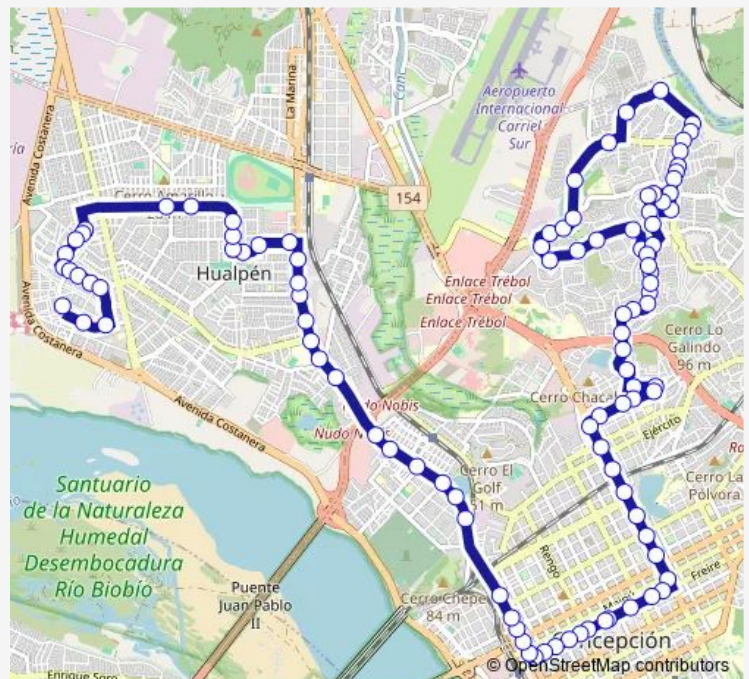

Santa Sabina — Calle 9 / Oriente

Monday 06:00-23:30

Tuesday 06:00-23:30

Wednesday 06:00-23:30

Thursday 06:00-23:30

Friday 06:00-23:30

Saturday 06:00-23:40

Sunday 06:00-23:40

Route info

Direction: Santa Sabina

Stops: 103

Trip Duration: 0 hour 51 min

60Y — Padre Hurtado

Condominio 1855

Condominio 1777

Lleuque 1667