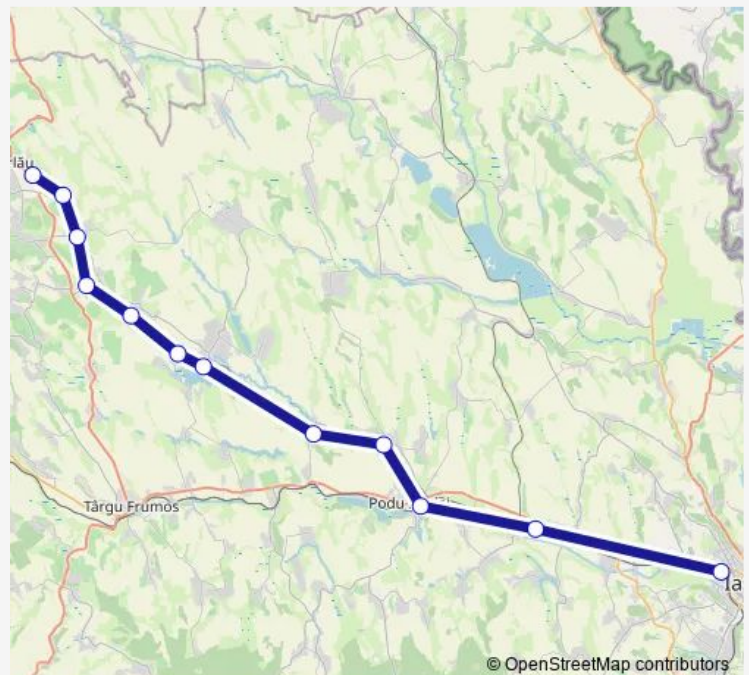

Rail R: Hârlău - Iași R: Hârlău - Bădeni h. - Ceplenița h. - Cotnari h. - Hodora h. - Podu Ulmi h. - Belcești Hm. - Spinoasa h. - Erbiceni h. - Podu Iloaiei - Lețcani - Iași

[Go to website](#)

Direction

Podu Ulmi h.

Belcești Hm.

Spinoasa h.

Erbiceni h.

Podu Iloaiei

Lețcani

Iași

Route schedule

Hârlău — Iași

Monday 03:23-18:40

Tuesday 03:23-18:40

Wednesday 03:23-18:40

Thursday 03:23-18:40

Friday 03:23-18:40

Saturday 03:23-18:40

Sunday 03:23-18:40

Route info

Direction: Hârlău

Stops: 12

Trip Duration: 1 hour 41 min

■ R: Hârlău - Iași — R: Hârlău - Bădeni h. - Ceplenița h. - Cotnari h. - Hodora h. - Podu Ulmi h. - Belcești Hm. - ...

R: Hârlău - Iași Rail time schedules and route maps are available in an offline PDF at busmaps.com. Use the busmaps.com website to see live bus times, train schedule or subway schedule, and step-by-step directions for all public transit in Cotnari