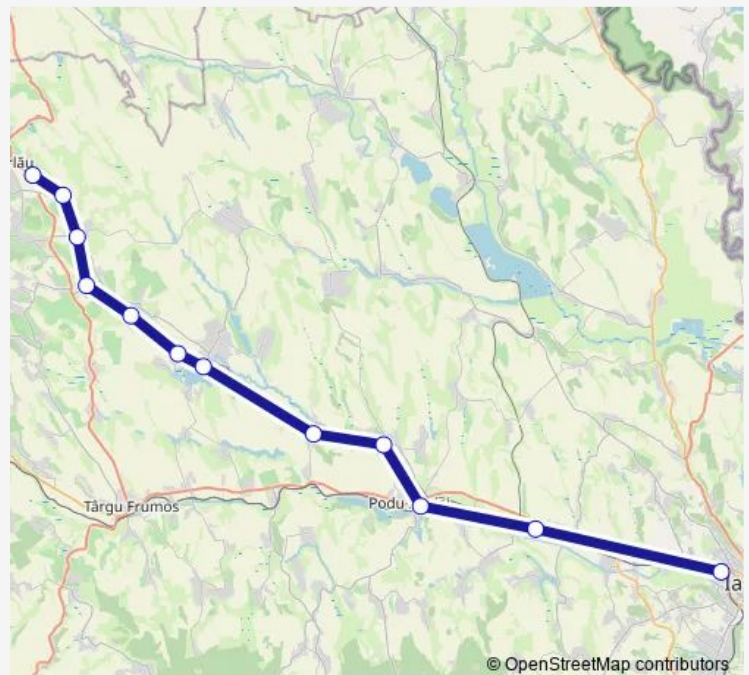

Hodora h.

Podu Ulmi h.

Belcești Hm.

Spinoasa h.

Erbiceni h.

Podu Iloaiei

Lețcani

Iași

## Route schedule

Hârlău — Iași

Monday 03:23-18:40

Tuesday 03:23-18:40

Wednesday 03:23-18:40

Thursday 03:23-18:40

Friday 03:23-18:40

Saturday 03:23-18:40

Sunday 03:23-18:40

## Route info

Direction: Hârlău

Stops: 12

Trip Duration: 1 hour 41 min

■ R: Hârlău - Iași — R: Hârlău - Bădeni h. - Ceplenița h. - Cotnari h. - Hodora h. - Podu Ulmi h. - Belcești Hm. - ...

R: Hârlău - Iași Rail time schedules and route maps are available in an offline PDF at [busmaps.com](https://busmaps.com). Use the [busmaps.com](https://busmaps.com) website to see live bus times, train schedule or subway schedule, and step-by-step directions for all public transit in Cotnari