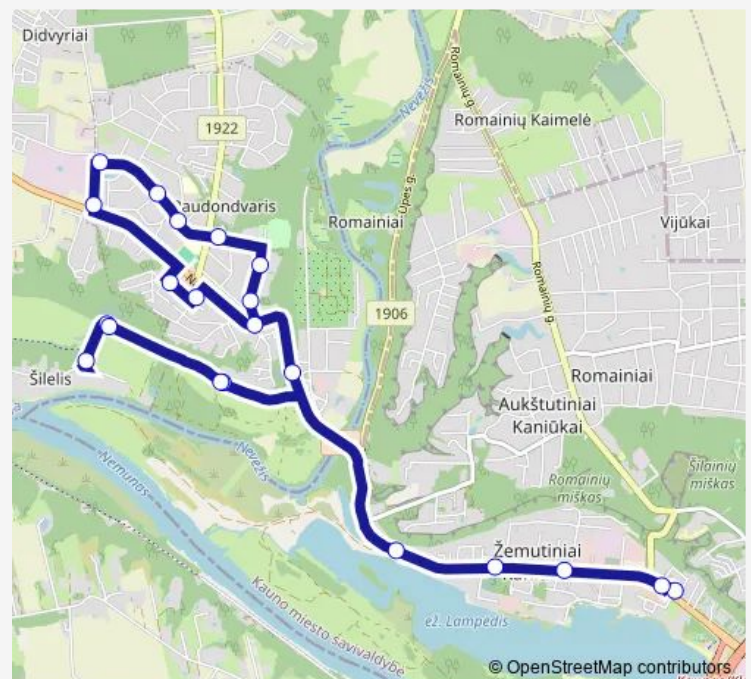

Bus 48b Raudondvaris (Šilelis) - Kaniūkai

[Go to website](#)

Direction

Kaniūkai išlaipinimas — Raudondvaris

21 stops

[Open route schedule](#)

Kaniūkai išlaipinimas

Raudondvario pl.

Visvaldės g.

7-asis kilometras

Kaniūkai

Pakalnės g.

Raudondvario kapinės

Šilelis

Raudondvario kapinės

Pakalnės g.

Raudondvario medelynas

Raudondvario seniūnija

A. ir A. Kriauzų pradinė mokykla

Pilies g.

Saulėtekio g.

Sakalų g.

Svarstyklės

J.Naujalis g.

Eglių g.

J.Janonio g.

Raudondvaris

Route schedule

Kaniūkai išlaipinimas — Raudondvaris

Monday 06:44-20:16

Tuesday 06:44-20:16

Wednesday 06:44-20:16

Thursday 06:44-20:16

Friday 06:44-20:16

Saturday 06:49-20:16

Sunday 06:49-20:16

Route info

Direction: Kaniūkai išlaipinimas

Stops: 21

Trip Duration: 0 hour 30 min

48b — Raudondvaris (Šilelis) - Kaniūkai

BusMaps