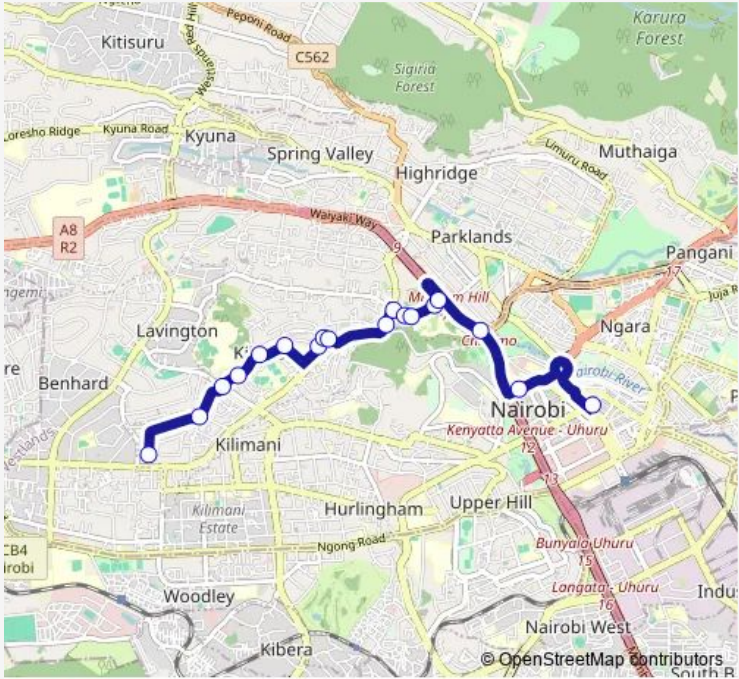

Bus 48B Odeon-Chiromo-Westlands Bypass-Methodist Guesthouse-Othaya Road

[Go to website](#)

Direction
 Odeon — Othaya Road Stage

19 stops

[Open route schedule](#)

- Odeon
- Museum
- Chiromo
- Chiromo Campus Flyover
- Prime Bank
- Prime Bank Stage
- Shell/Arboretum
- Kasuku Centre
- Kandara Road
- Kileleshwa Day Nursery
- Kileleshwa Primary School
- Ole Kajuado Rd
- Kangundo Rd
- Jacaranda/Siaya Road
- Mwingi Rd
- Likoni
- Peponi Court
- Methodist/Mazeras
- Othaya Road Stage

Route schedule
 Odeon — Othaya Road Stage

Monday	06:00
Tuesday	06:00
Wednesday	06:00
Thursday	06:00
Friday	06:00
Saturday	06:00
Sunday	06:00

Route info

Direction: Odeon

Stops: 19

Trip Duration: 0 hour 21 min

48B — Odeon-Chiromo-Westlands Bypass-Methodist Guesthouse-Othaya Road **BusMaps**

Direction

Othaya Road Stage — Odeon

18 stops

[Open route schedule](#)

Othaya Road Stage

Mugoiri Rd

Mwingi Rd/Garage

Route info

Direction: Othaya Road Stage

Stops: 18

Trip Duration: 0 hour 21 min

48B Bus time schedules and route maps are available in an offline PDF at busmaps.com. Use the busmaps.com website to see live bus times, train schedule or subway schedule, and step-by-step directions for all public transit in Nairobi