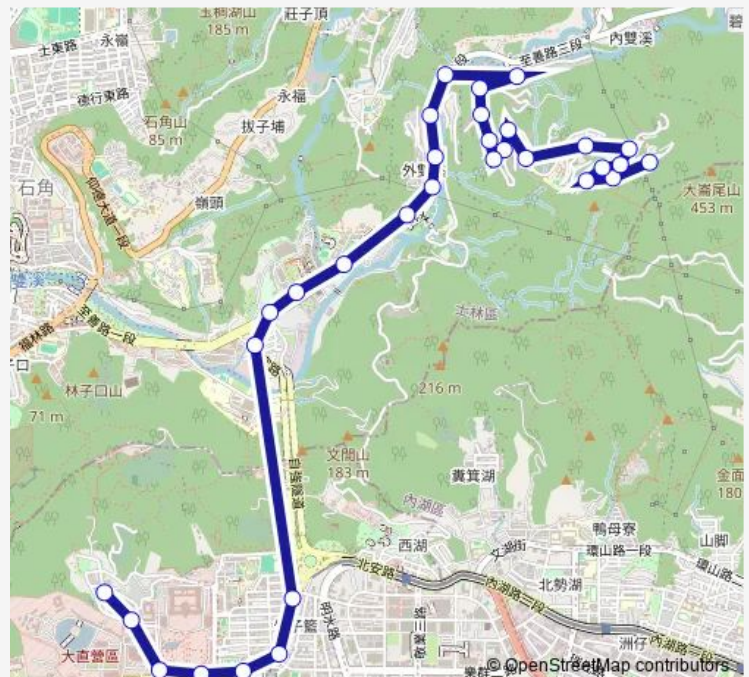

Thursday 06:00-23:15

Friday 06:00-23:15

Saturday 06:00-23:15

Sunday 06:00-23:15

Route info

Direction: 大崙尾山

Stops: 31

Trip Duration: 0 hour 28 min