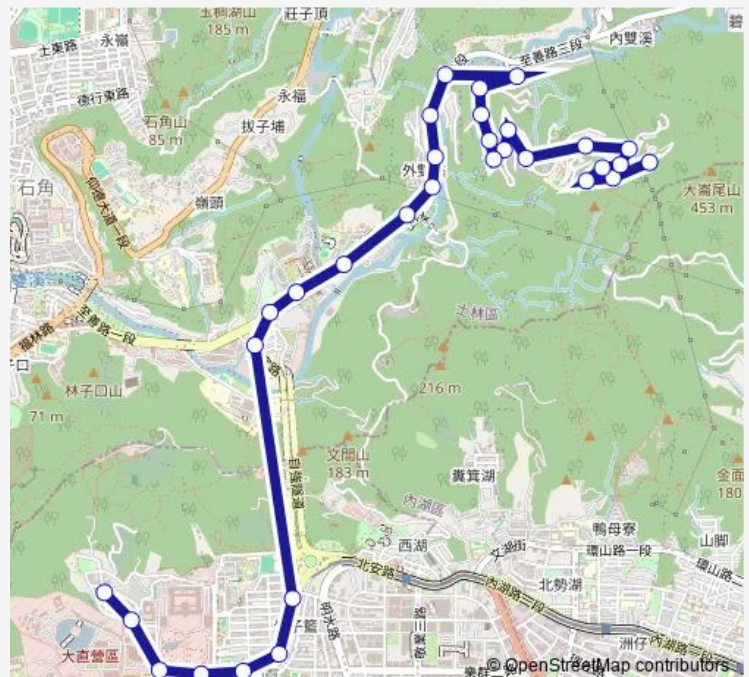

Thursday 06:00-23:15

Friday 06:00-23:15

Saturday 06:00-23:15

Sunday 06:00-23:15

Route info

Direction: 大崙尾山

Stops: 31

Trip Duration: 0 hour 28 min