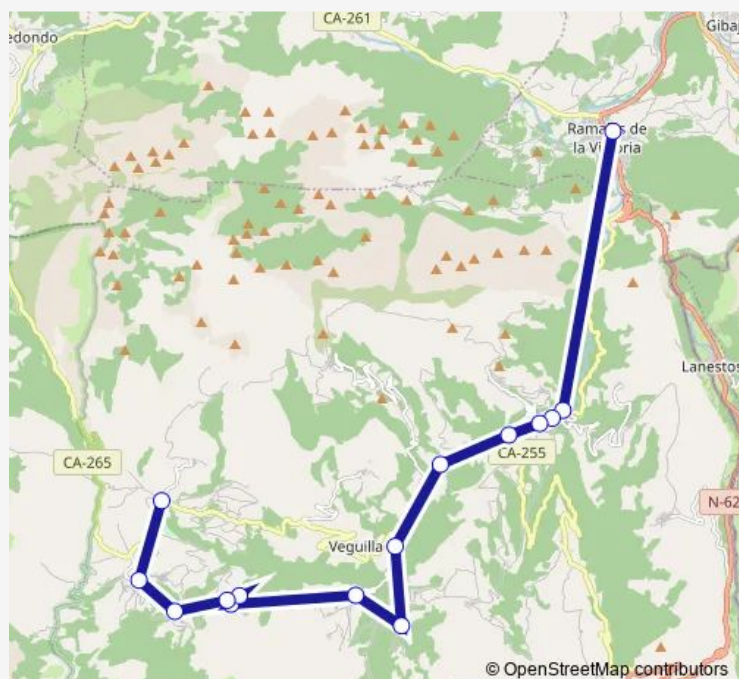

### Direction

Ramales De La Victoria — La Gandara

15 stops

[Open route schedule](#)

Ramales De La Victoria

Sta Maria. Cruce

Casatablas

Rozas De Soba. Cruce

La Revilla (Soba) Cruce

Regules

San Bartolome. Cruce(Veguilla)

San Bartolome (Veguilla)

Villar De Soba

Bustancilles. Cruce

Lavin

Bustancilles

### Route schedule

Ramales De La Victoria — La Gandara

Monday 07:45-17:15

Tuesday 07:45-17:15

Wednesday 07:45-17:15

Thursday 07:45-17:15

Friday 07:45-17:15

Saturday —

### Route info

Direction: Ramales De La Victoria

Stops: 15

Trip Duration: 0 hour 45 min

ALSA - A9 Ram-Gan Bus time schedules and route maps are available in an offline PDF at [busmaps.com](https://busmaps.com). Use the [busmaps.com](https://busmaps.com) website to see live bus times, train schedule or subway schedule, and step-by-step directions for all public transit in Lanestosa