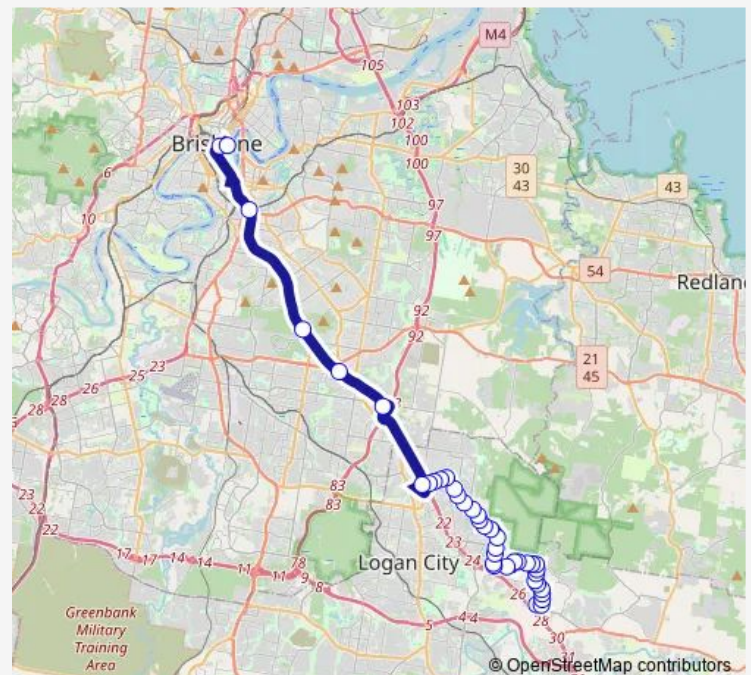

Springwood Rd at Springwell Avenue

Springwood Rd at Karawatha Street

Springwood Rd at Springwood Reservoir

Springwood Rd at Trevallyn Drive

### Route schedule

Elizabeth Street Stop 82 — Loganholme, stop G

Monday 16:18-17:48

Tuesday 16:18-17:48

Wednesday 16:18-17:48

Thursday 16:18-17:48

Friday 16:18-17:48

Saturday —

### Route info

Direction: Elizabeth Street Stop 82

Stops: 42

Trip Duration: 0 hour 58 min

575 — Brisbane City - Loganholme via Daisy Hill

Springwood Rd at Kinloch Road

Daisy Hill Rd at Highview Terrace

Daisy Hill Rd at Gladewood Drive

## Route schedule

Loganholme, stop G — Edward Street Stop 145

Monday 06:00-07:40

Tuesday 06:00-07:40

Wednesday 06:00-07:40

Thursday 06:00-07:40

Friday 06:00-07:40

Saturday —