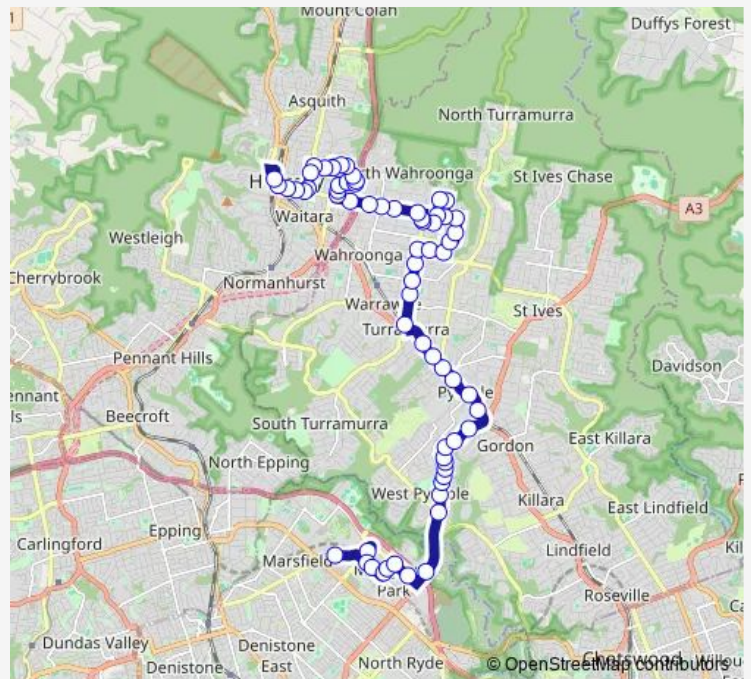

Ryde Rd At Cultowa Rd

Ryde Rd Opp Minnamurra Av

Ryde Rd Before West St

Pacific Hwy After Bridge St

Pacific Hwy At Livingstone Av

Route schedule

Macquarie University Campus, University Av, Stand C — Hornsby Station, Stand B

Monday 06:30-22:45

Tuesday 06:30-22:45

Wednesday 06:30-22:45

Thursday 06:30-22:45

Friday 06:30-22:45

Saturday 06:57-20:00

Sunday 09:00-20:00

Route info

Direction: Macquarie University Campus, University Av, Stand C

Stops: 66

Trip Duration: 0 hour 51 min

Ku-Ring-Gai Town Hall, Pacific Hwy

Pacific Hwy Before Beechworth Rd

Pacific Hwy Opp Warrangi St

Pacific Hwy Opp Womerah St

Clissold Rd At Chauvel Cl

Cherrywood Av After Clissold Rd

Cherrywood Av At Hampden Rd

Hampden Av Before Boundary Rd

Westbrook Av After Boundary Rd

Westbrook Av Opp Junction Lane

Kintore St Opp Claude Cameron Grove Park