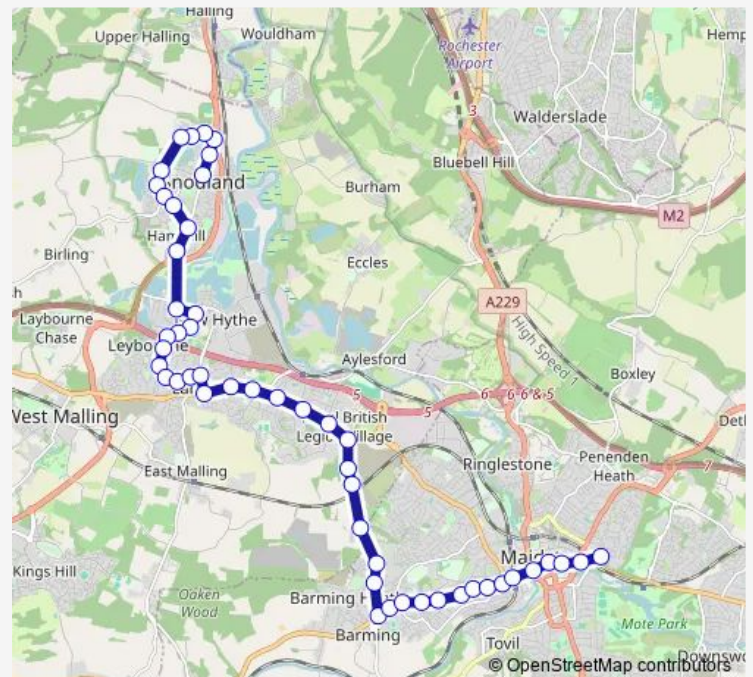

Thursday 07:11

Friday 07:11

Saturday —

Sunday —

Route info

Direction: High Street

Stops: 44

Trip Duration: 1 hour 12 min

575 — Kings Hill / West Malling / Snodland - Maidstone

Teapot Lane

Retail Park

Hermitage Lane

Whitepost Wood Lane

Railway Station

Hermitage Farm

Maidstone Hospital

Direction

Asda — Waterloo Street

42 stops

[Open route schedule](#)

Asda

Baxter Way

Bovarde Avenue

Melrose Avenue