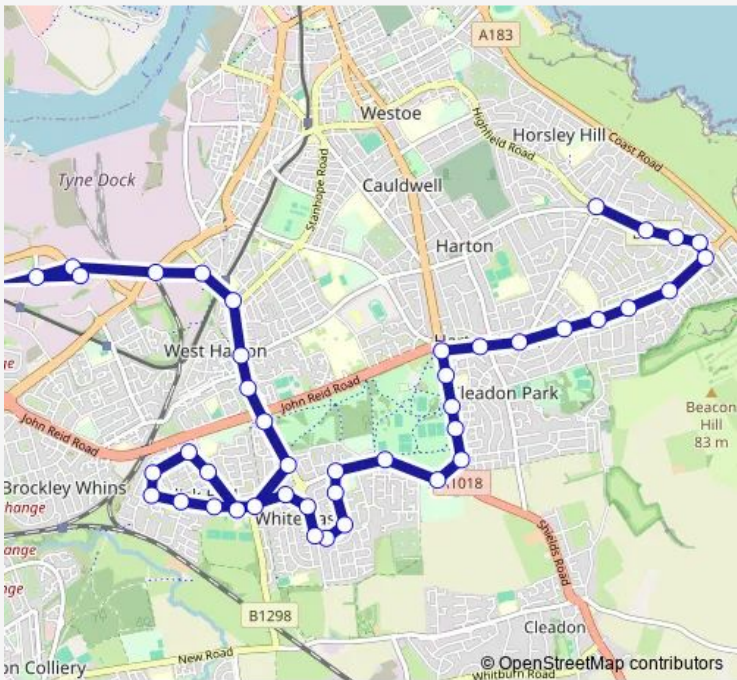

Bus 575 Horsley Hill - Bede Industrial Estate

[Go to website](#)

Direction
 Horsley Hill Square — Bede Industrial Estate
 43 stops
[Open route schedule](#)

- Horsley Hill Square
- Marsden Lane-Fulwell Avenue
- Marsden Lane-Hampshire Way
- Marsden Lane - Prince Edward Road East
- Prince Edward Road East - Lizard Lane
- Prince Edward Road-Valley Lane
- Prince Edward Road-Forber Avenue
- Prince Edward Road-Carden Avenue
- Prince Edward Road-Larch Avenue
- Prince Edward Road-Centenary Avenue
- Harton Nook
- King George Road-Leisure Centre
- King George Road- Orchid Gardens
- King George Road-Park Avenue
- King George Road-Elm Avenue
- Ridgeway
- South Shields Community School
- Nevinson Avenue-Tarragon Way
- Nevinson Avenue - Gainsborough Avenue
- Gainsborough Avenue-Church
- Gainsborough Avenue-Turner Avenue

Route schedule
 Horsley Hill Square — Bede Industrial Estate

Monday	06:47
Tuesday	06:47
Wednesday	06:47
Thursday	06:47
Friday	06:47
Saturday	—
Sunday	—

Route info
 Direction: Horsley Hill Square
 Stops: 43
 Trip Duration: 0 hour 25 min

575 — Horsley Hill - Bede Industrial Estate **BusMaps**

Gainsborough Avenue-Rubens Avenue

Whiteleas Shops

Whiteleas Way-Holbein Road

Galsworthy Road-Whiteleas Way

Galsworthy Road-Chuter Ede

Chesterton Road

Sheridan Road - Chesterton Rd

Quicksilver Way

Boldon Lane-Stanhope Road

Boldon Lane - Hudson Street

Jarrow Road-Tyne Dock Offices

Jarrow Road-Saw Mill

Pilgrimsway

Bede Industrial Estate

575 Bus time schedules and route maps are available in an offline PDF at busmaps.com. Use the busmaps.com website to see live bus times, train schedule or subway schedule, and step-by-step directions for all public transit in South Shields