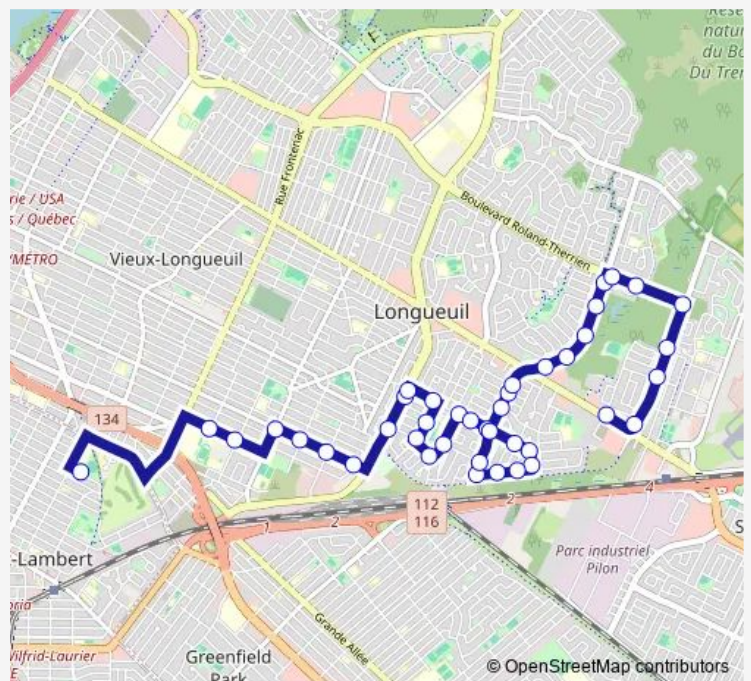

de Lyon / Roberval O.

de Lyon / Repentigny

de Lyon / Richmond

3333 Richmond

Route schedule

de Brixton / École St-Lambert International — ch. de Chambly / Cuvillier E.

| | |
|-----------|-------|
| Monday | 15:50 |
| Tuesday | 15:50 |
| Wednesday | 15:50 |
| Thursday | 15:50 |
| Friday | 15:50 |
| Saturday | — |
| Sunday | — |

Route info

Direction: de Brixton / École St-Lambert International

Stops: 41

Trip Duration: 0 hour 31 min

Richmond / Rhéaume

Richmond / Riverin

Richmond / Roberval O.

Roberval O. / Denaut