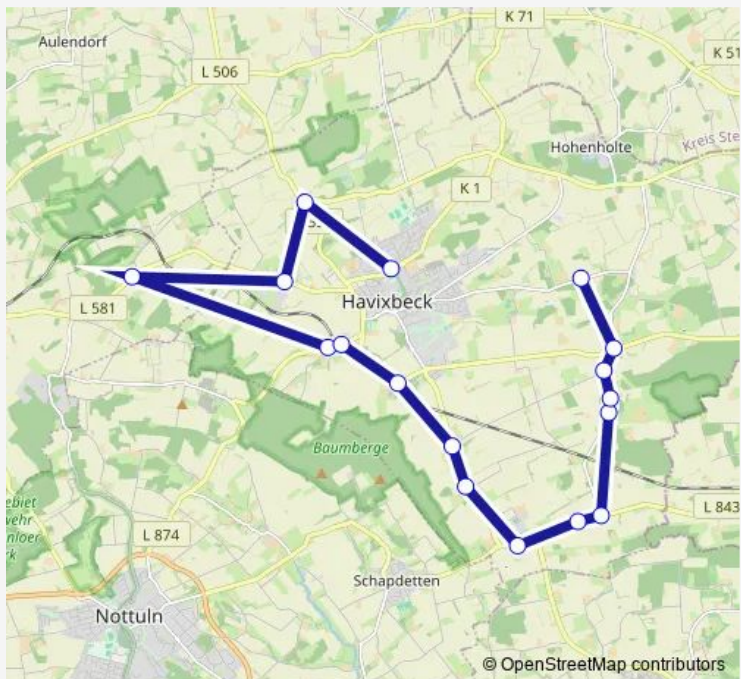

Bus 575 Baumberge Sporthalle - Herkentrup 37

[Go to website](#)

**Direction**  
 Havixbeck, Baumberge Sporthalle — Havixbeck, Herkentrup 37

17 stops

[Open route schedule](#)

- Havixbeck, Baumberge Sporthalle
- Hangsbeck, Abzw. Beerlage
- Poppenbeck
- Bombeck, Wellenbrey
- Lasbeck, Einmündung Dreup
- Havixbeck, Bahnübergang
- Havixbeck, Masbeck-Arning
- Havixbeck, Natrup 15
- Havixbeck, Natrup 20
- Tilbeck, Stift
- Tilbeck, Brock
- Tilbeck, Abzw. Bahnhof
- Havixbeck, Natrup 31
- Havixbeck, Herkentrup 32
- Havixbeck, Herkentrup 38
- Herkentrup, Overwaul
- Havixbeck, Herkentrup 37

Route schedule  
 Havixbeck, Baumberge Sporthalle — Havixbeck, Herkentrup 37

Monday	11:35-13:20
Tuesday	11:35-13:20
Wednesday	11:35-13:20
Thursday	11:35-13:20
Friday	11:35
Saturday	—
Sunday	—

**Route info**

Direction: Havixbeck, Baumberge Sporthalle

Stops: 17

Trip Duration: 0 hour 48 min

575 Bus time schedules and route maps are available in an offline PDF at [busmaps.com](https://busmaps.com). Use the [busmaps.com](https://busmaps.com) website to see live bus times, train schedule or subway schedule, and step-by-step directions for all public transit in Muenster