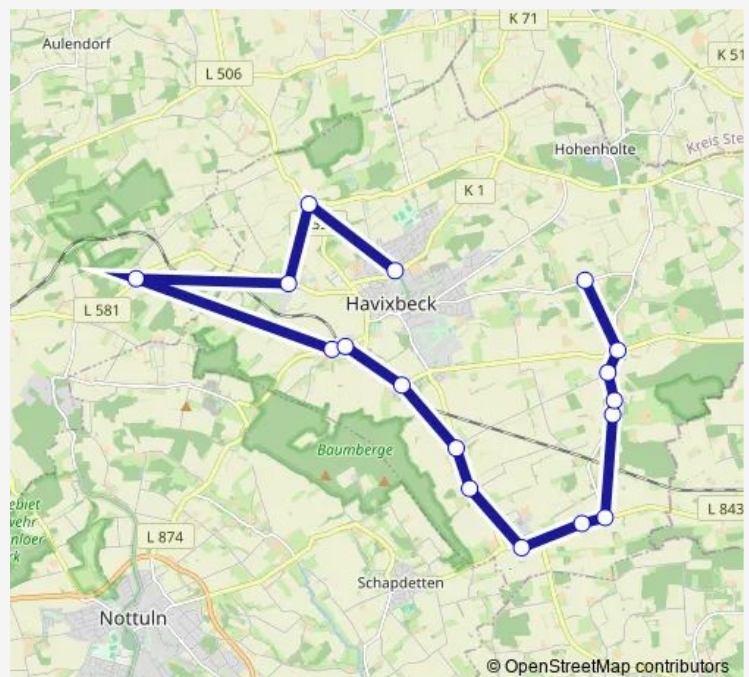

Poppenbeck

Bombeck, Wellenbrey

Lasbeck, Einmündung Dreup

Havixbeck, Bahnübergang

Havixbeck, Masbeck-Arning

Havixbeck, Natrup 15

Havixbeck, Natrup 20

Tilbeck, Stift

Tilbeck, Brock

Tilbeck, Abzw. Bahnhof

Havixbeck, Natrup 31

Havixbeck, Herkentrup 32

Havixbeck, Herkentrup 38

Herkentrup, Overwaul

Havixbeck, Herkentrup 37

Route schedule

Havixbeck, Baumberge Sporthalle — Havixbeck, Herkentrup 37

Monday 11:35-13:20

Tuesday 11:35-13:20

Wednesday 11:35-13:20

Thursday 11:35-13:20

Friday 11:35

Saturday —

Sunday —

Route info

Direction: Havixbeck, Baumberge Sporthalle

Stops: 17

Trip Duration: 0 hour 48 min

575

575 Bus time schedules and route maps are available in an offline PDF at busmaps.com. Use the busmaps.com website to see live bus times, train schedule or subway schedule, and step-by-step directions for all public transit in Muenster