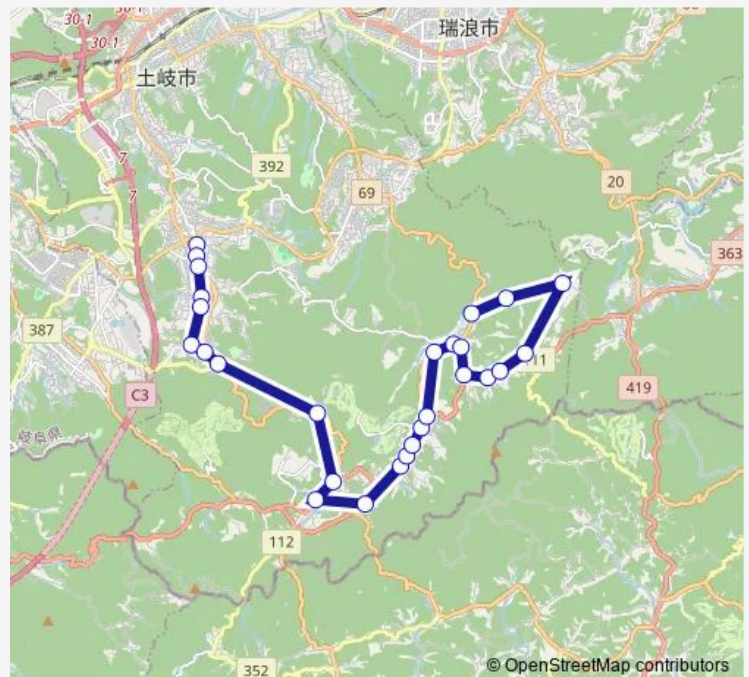

Thursday 06:46

Friday 06:46

Saturday —

Sunday —

Route info

Direction: 曾木下公民館

Stops: 28

Trip Duration: 0 hour 45 min

Direction

ウエルフェア土岐 — バーデンパーク s o g i

24 stops

[Open route schedule](#)

ウエルフェア土岐

五六橋

明神口

妻木小入口

Wednesday 11:01

Thursday 11:01

Friday 11:01

Saturday —

Sunday —

Route info

Direction: ウエルフェア土岐

Stops: 24

Friday 15:45

Saturday —

Sunday —

Route info

Direction: バーデンパーク s o g i

Stops: 25

Trip Duration: 0 hour 35 min

市民バス 6 曾木 = 妻木線 Bus time schedules and route maps are available in an offline PDF at busmaps.com. Use the busmaps.com website to see live bus times, train schedule or subway schedule, and step-by-step directions for all public transit in Toki