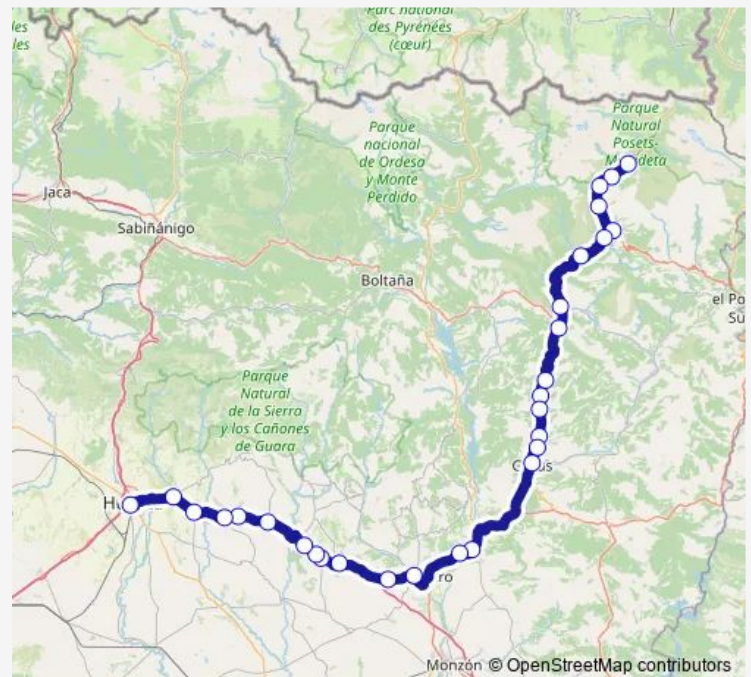

Pueyo Barbastro

Peraltilla

Cabañera

Route schedule

Benasque — Huesca

Monday 06:30-15:00

Tuesday 06:30-15:00

Wednesday 06:30-15:00

Thursday 06:30-15:00

Friday 06:30-15:00

Saturday 15:00

Sunday 15:00

Route info

Direction: Benasque

Stops: 29

Trip Duration: 2 hour 40 min

■ Huesca - Benasque

Ponzano

Lascellas

Angües

Velillas

Liesa Cruce

Sietamo

Estrecho Quinto