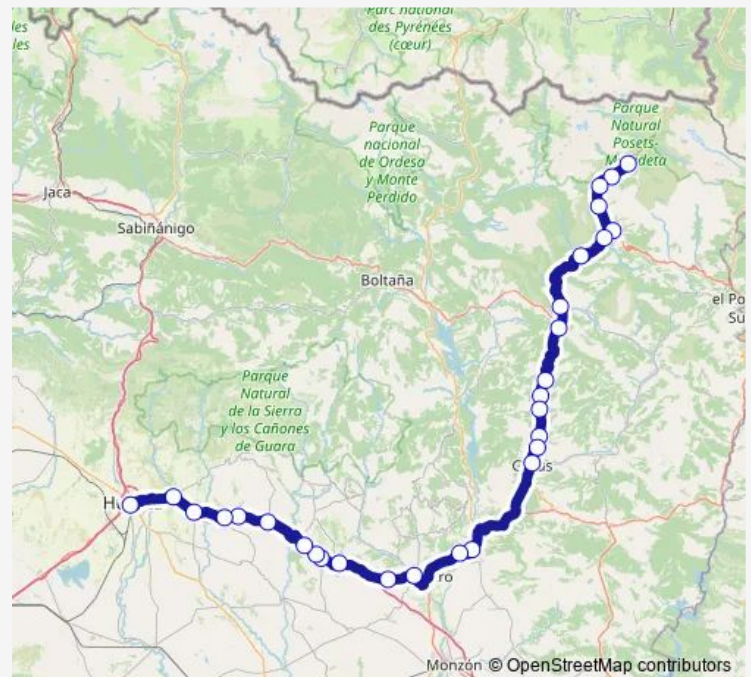

### Route schedule

Benasque — Huesca

Monday 06:30-15:00

Tuesday 06:30-15:00

Wednesday 06:30-15:00

Thursday 06:30-15:00

Friday 06:30-15:00

Saturday 15:00

### Route info

Direction: Benasque

Stops: 29

Trip Duration: 2 hour 40 min

Huesca - Benasque

Ponzano

Lascellas

Angües

## Route info

Direction: Huesca

Stops: 29

Trip Duration: 2 hour 40 min

Villanova

Sahun

Eriste

Benasque