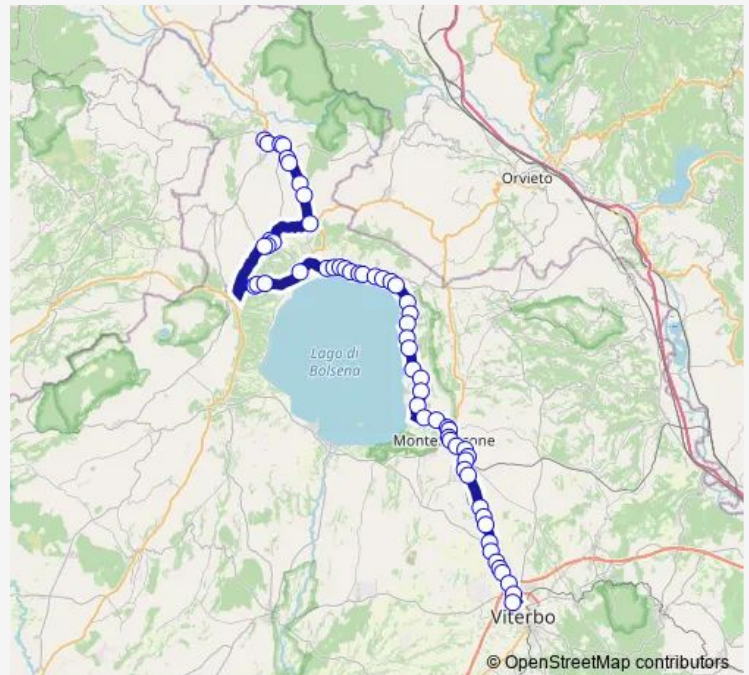

Route schedule

ACQUAPENDENTE | Ist. OMNICOMPENSIVO
LEONARDO DA VINCI # f847 — VITERBO | Riello # f641

Monday 04:50-17:20

Tuesday 04:50-17:20

Wednesday 04:50-17:20

Thursday 04:50-17:20

Friday 04:50-17:20

Saturday 04:50-17:20

Sunday —

Route info

Direction: ACQUAPENDENTE | Ist. OMNICOMPENSIVO
LEONARDO DA VINCI # f847

Stops: 60

Trip Duration: 1 hour 30 min

BOLSENA | Staccionato # f861

BOLSENA | Via Cassia (Km 117) # f862

BOLSENA | Piantata # f863