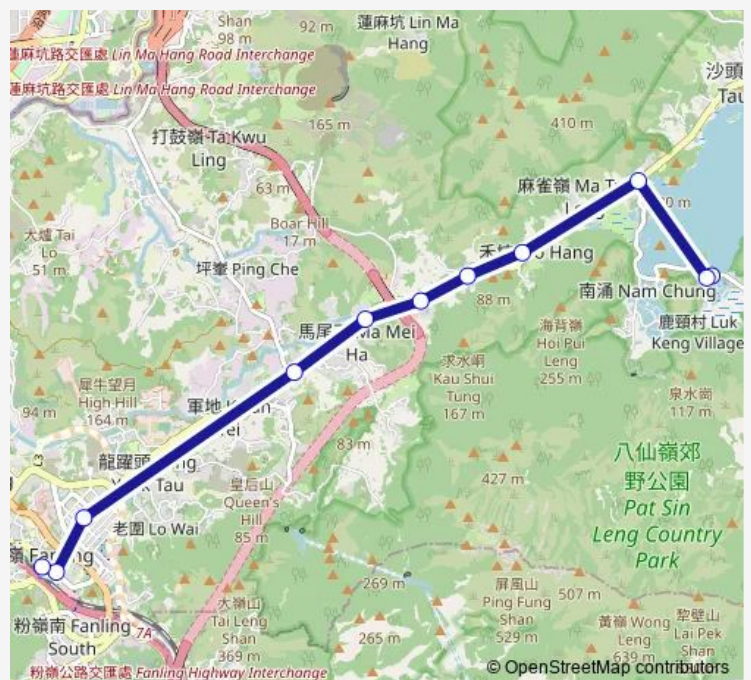

### Route schedule

Public Light BUS (Scheduled) Service Terminus AT Fanling Station — LUK Keng Road, Near LUK Keng Wong Uk

Monday 06:00

Tuesday 06:00

Wednesday 06:00

Thursday 06:00

Friday 06:00

Saturday 06:00-19:10

### Route info

Direction: Public Light BUS (Scheduled) Service Terminus AT Fanling Station

Stops: 9

Trip Duration: 0 hour 24 min

56k — Fanling Station - LUK Keng

### Route info

Direction: THE Public CAR Park AT Bride'S Pool Road Near LUK Keng Road (Terminus)

Stops: 11

Trip Duration: 0 hour 24 min

56k Bus time schedules and route maps are available in an offline PDF at busmaps.com. Use the busmaps.com website to see live bus times, train schedule or subway schedule, and step-by-step directions for all public transit in Tai Po