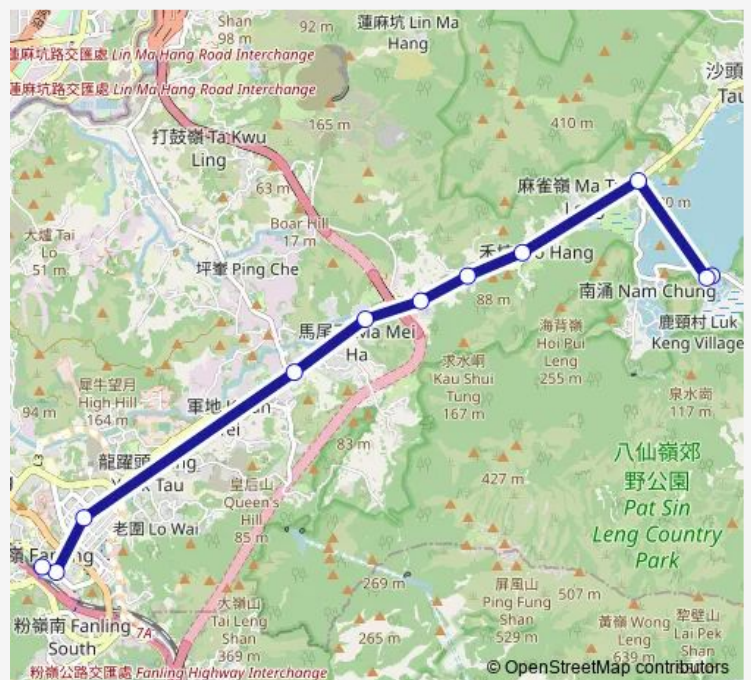

Route schedule

PUBLIC LIGHT BUS (SCHEDULED) SERVICE TERMINUS AT FANLING STATION — LUK KENG ROAD, NEAR LUK KENG WONG UK

| | |
|-----------|-------------|
| Monday | 06:00 |
| Tuesday | 06:00 |
| Wednesday | 06:00 |
| Thursday | 06:00 |
| Friday | 06:00 |
| Saturday | 06:00-19:10 |
| Sunday | 06:00-19:10 |

Route info

Direction: PUBLIC LIGHT BUS (SCHEDULED) SERVICE TERMINUS AT FANLING STATION

Stops: 9

Trip Duration: 0 hour 24 min

Direction

THE PUBLIC CAR PARK AT BRIDE'S POOL ROAD NEAR LUK KENG ROAD (TERMINUS) — PUBLIC LIGHT BUS (SCHEDULED) SERVICE TERMINUS AT FANLING STATION|FANLING STATION PUBLIC LIGHT BUS (SCHEDULED) SERVICE TERMINUS

11 stops

[Open route schedule](#)

THE PUBLIC CAR PARK AT BRIDE'S POOL ROAD NEAR LUK KENG ROAD (TERMINUS)

LUK KENG ROAD, NEAR LUK KENG WONG UK

SHA TAU KOK ROAD, LUK KENG ROAD

SHA TAU KOK ROAD, SHEUNG WO HANG

| | |
|-----------|-------------|
| Monday | 06:00 |
| Tuesday | 06:00 |
| Wednesday | 06:00 |
| Thursday | 06:00 |
| Friday | 06:00 |
| Saturday | 06:30-20:00 |
| Sunday | 06:30-20:00 |

Route info

Direction: THE PUBLIC CAR PARK AT BRIDE'S POOL ROAD NEAR LUK KENG ROAD (TERMINUS)