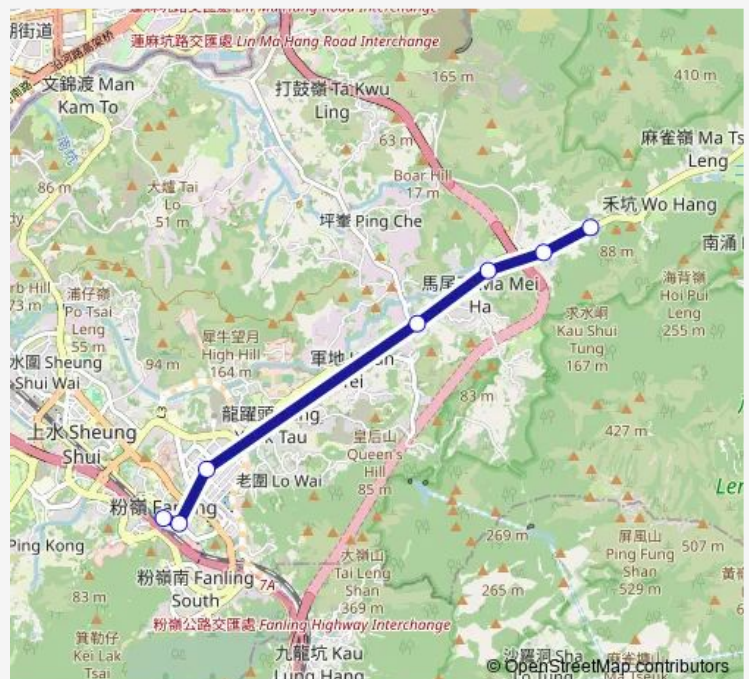

Bus 56K SHA TAU KOK Road, MAN UK PIN - Fanling Station (Special Departure)

[Go to website](#)

Direction

SHA TAU KOK ROAD, MAN UK PIN — PUBLIC LIGHT BUS (SCHEDULED) SERVICE TERMINUS AT FANLING STATION

7 stops

PUBLIC LIGHT BUS (SCHEDULED) SERVICE TERMINUS AT FANLING STATION

Route schedule

SHA TAU KOK ROAD, MAN UK PIN — PUBLIC LIGHT BUS (SCHEDULED) SERVICE TERMINUS AT FANLING STATION

Monday	07:10
Tuesday	07:10
Wednesday	07:10
Thursday	07:10
Friday	07:10
Saturday	07:10
Sunday	07:10

Route info

Direction: SHA TAU KOK ROAD, MAN UK PIN

Stops: 7

Trip Duration: 0 hour 14 min

56K Bus time schedules and route maps are available in an offline PDF at busmaps.com. Use the busmaps.com website to see live bus times, train schedule or subway schedule, and step-by-step directions for all public transit in Tai Po