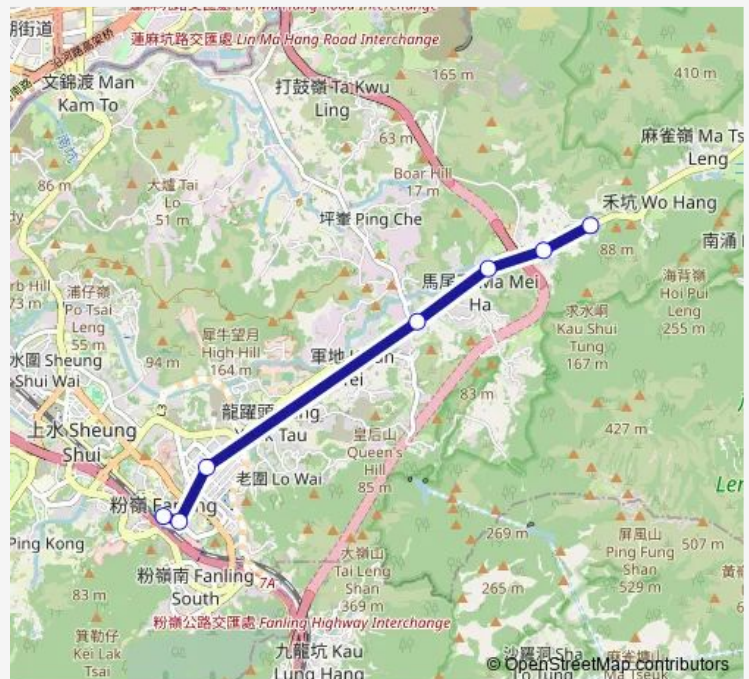

Bus 56k SHA TAU KOK Road, MAN UK PIN - Fanling Station (Special Departure)

[Go to website](#)

Direction

SHA TAU KOK Road, MAN UK Pin — Public Light BUS (Scheduled) Service Terminus AT Fanling Station

7 stops

Public Light BUS (Scheduled) Service Terminus AT Fanling Station

Route schedule

SHA TAU KOK Road, MAN UK Pin — Public Light BUS (Scheduled) Service Terminus AT Fanling Station

Monday	07:10
Tuesday	07:10
Wednesday	07:10
Thursday	07:10
Friday	07:10
Saturday	07:10
Sunday	07:10

Route info

Direction: SHA TAU KOK Road, MAN UK Pin

Stops: 7

Trip Duration: 0 hour 14 min

56k — SHA TAU KOK Road, MAN UK PIN - Fanling Station (Special Departure)

56k Bus time schedules and route maps are available in an offline PDF at busmaps.com. Use the busmaps.com website to see live bus times, train schedule or subway schedule, and step-by-step directions for all public transit in Tai Po