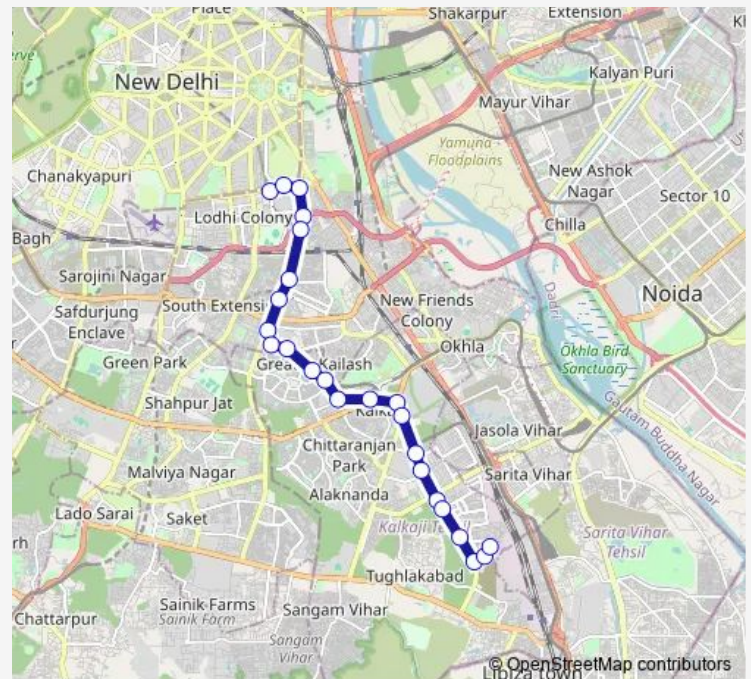

C-Lal Chowk

Crpf Camp / Crown Plaza

Bank

Route schedule

Sunehari Pulla Depot / Jawahar Lal Nehru Stadium Terminal — Okhla Depot IV CWS li

Monday 07:06-21:42

Tuesday 07:06-21:42

Wednesday 07:06-21:42

Thursday 07:06-21:42

Friday 07:06-21:42

Saturday 07:06-21:42

Sunday 07:06-21:42

Route info

Direction: Sunehari Pulla Depot / Jawahar Lal Nehru Stadium Terminal

Stops: 24

Trip Duration: 0 hour 49 min