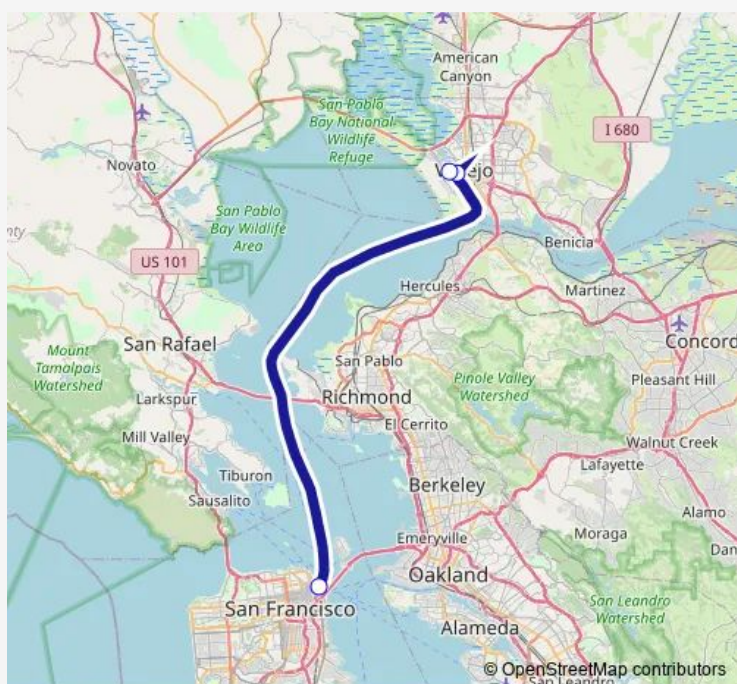

Ferry VJO Vallejo

[Go to website](#)

Direction

Mare Island Ferry Terminal — San Francisco Ferry Building Gate E

3 stops

[Open route schedule](#)

Mare Island Ferry Terminal

Vallejo Ferry Terminal

San Francisco Ferry Building Gate E

Route schedule

Mare Island Ferry Terminal — San Francisco Ferry Building Gate E

Monday	05:15-19:05
Tuesday	05:15-19:05
Wednesday	05:15-19:05
Thursday	05:15-19:05
Friday	05:15-19:05
Saturday	09:00-19:40
Sunday	09:00-19:40

Route info

Direction: Mare Island Ferry Terminal

Stops: 3

Trip Duration: 1 hour 20 min

VJO — Vallejo

Direction

San Francisco Ferry Building Gate E — Mare Island Ferry Terminal

3 stops

Tuesday 08:15

Wednesday 08:15

Thursday 08:15

Friday 08:15

Saturday 15:20

Sunday 15:20

Route info

Direction: Mare Island Ferry Terminal