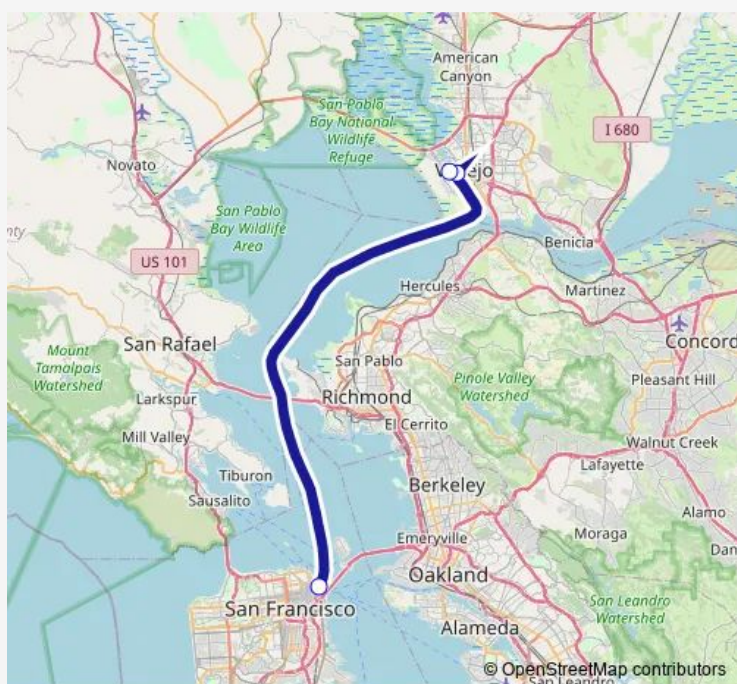

### Direction

Mare Island Ferry Terminal — San Francisco Ferry Building Gate E

3 stops

[Open route schedule](#)

Mare Island Ferry Terminal

Vallejo Ferry Terminal

San Francisco Ferry Building Gate E

### Route schedule

Mare Island Ferry Terminal — San Francisco Ferry Building Gate E

Monday	05:15-19:05
Tuesday	05:15-19:05
Wednesday	05:15-19:05
Thursday	05:15-19:05
Friday	05:15-19:05
Saturday	09:00-19:40
Sunday	09:00-19:40

### Route info

Direction: Mare Island Ferry Terminal

Stops: 3

Trip Duration: 1 hour 15 min

Vjo — Vallejo

## Route info

Direction: Mare Island Ferry Terminal

Stops: 3

Trip Duration: 1 hour 20 min