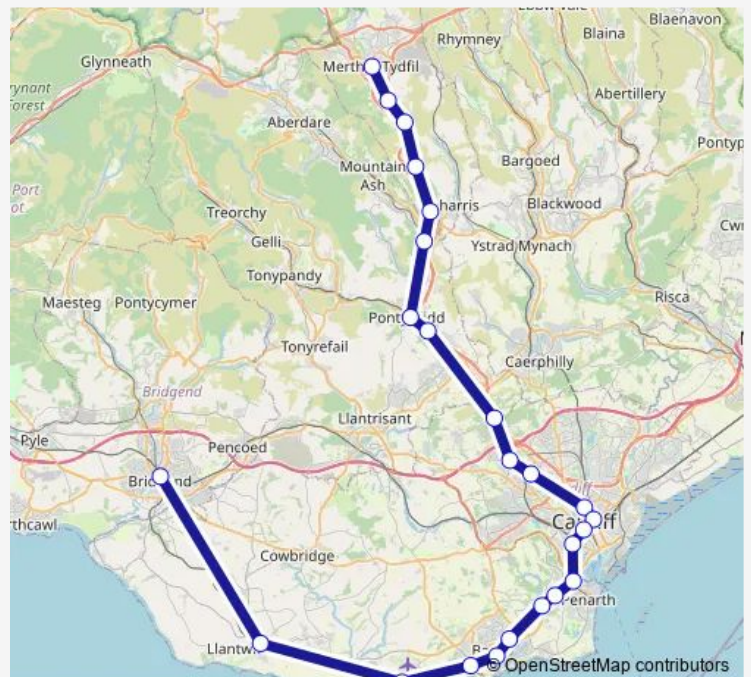

Cardiff Queen Street

Cardiff Central

Grangetown (Cardiff)

Cogan

Eastbrook

Dinas Powys

Cadoxton

Barry Docks

### Route schedule

Merthyr Tydfil — Bridgend

Monday —

Tuesday —

Wednesday —

Thursday —

Friday —

Saturday —

### Route info

Direction: Merthyr Tydfil

Stops: 24

Trip Duration: 2 hour 1 min

■ Aw:Mer->Bgn — AW train service from MER to Bgn

Rhose

Llantwit Major

Bridgend