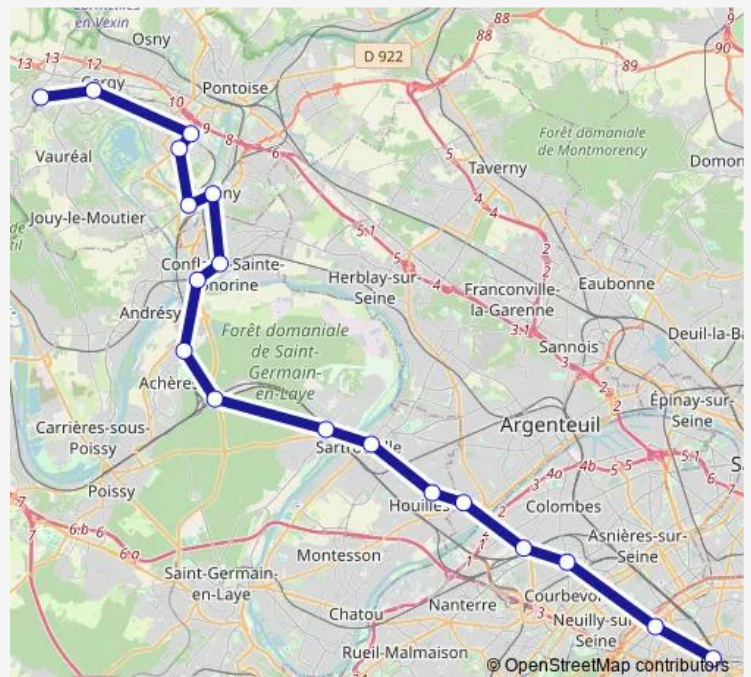

Direction

Paris Saint-Lazare Noctilien — Cergy LE Haut Noctilien

18 stops

[Open route schedule](#)

Paris Saint-Lazare Noctilien

Pereire Levallois Noctilien

Courbevoie Becon Noctil

Garenes Colombes Noctilien

Grand Cerf

Houilles Noctilien

Sartrouville Noctilien

Maisons Laffitte Noctilien

Acheres Grand Cormier Noctilien

Acheres Ville Noctilien

Conflans FIN D'Oise Noctilien

Conflans Sainte-Honorine Noctilien

Eragny SUR Oise Noctili

Neuville Universite Noctilien

Cergy Conseil General Noctilien

Cergy Prefecture Noctilien

Cergy ST Christophe Noctilien

Cergy LE Haut Noctilien

Route schedule

Paris Saint-Lazare Noctilien — Cergy LE Haut Noctilien

Monday 01:00-04:40

Tuesday 01:00-04:40

Wednesday 01:00-04:40

Thursday 01:00-04:40

Friday 01:00-04:40

Saturday 01:00-04:40

Sunday 01:00-04:40

Route info

Direction: Paris Saint-Lazare Noctilien

Stops: 18

Trip Duration: 1 hour 40 min