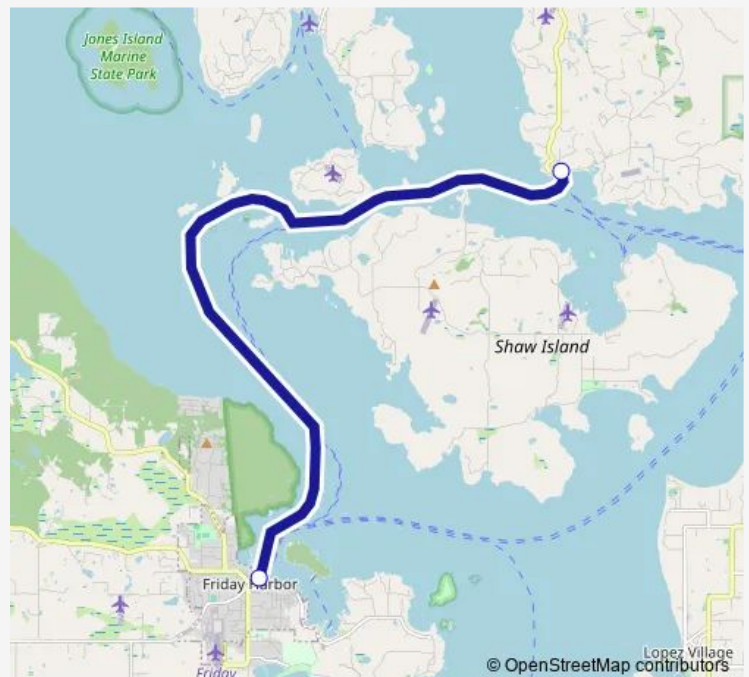

### Direction

Orcas Island — Friday Harbor

2 stops

[Open route schedule](#)

Orcas Island

Friday Harbor

### Route schedule

Orcas Island — Friday Harbor

Monday 07:25-22:15

Tuesday 07:25-22:15

Wednesday 07:25-22:15

Thursday 07:25-22:15

Friday 07:25-22:15

Saturday 07:25-22:15

### Route info

Direction: Orcas Island

Stops: 2

Trip Duration: 0 hour 50 min

■ Orcas Island - Friday Harbor

Ferry time schedules and route maps are available in an offline PDF at [busmaps.com](https://busmaps.com). Use the [busmaps.com](https://busmaps.com) website to see live bus times, train schedule or subway schedule, and step-by-step directions for all public transit in Friday Harbor