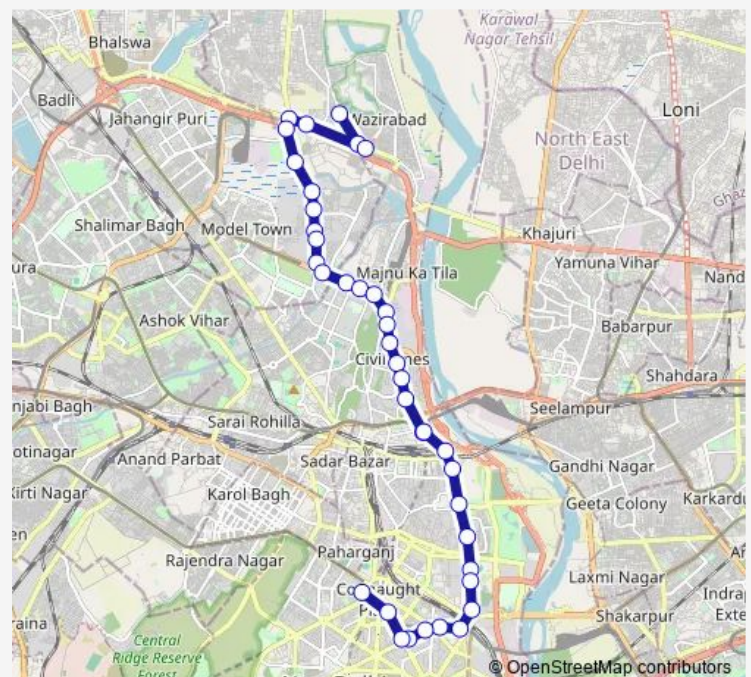

Wazirabad Village (Burari)

Hardev Nagar / Jharoda Crossing (Burari)

STA Burari

Nirankari Sarover

CV Raman Iti

Nirankari Colony

Radio Colony

Dhaka Village

Thursday 06:10-19:55

Friday 06:10-19:55

Saturday 06:10-19:55

Sunday 06:10-19:55

Route info

Direction: Jharoda Village (Burari)

Stops: 38

Trip Duration: 1 hour 15 min

104down

BusMaps

Ludlow Castle

Isbt Kashmere Gate (Lothian Road)

Guru Govind Singh University (Kashmere Gate)

Gpo

Red Fort

Jama Masjid