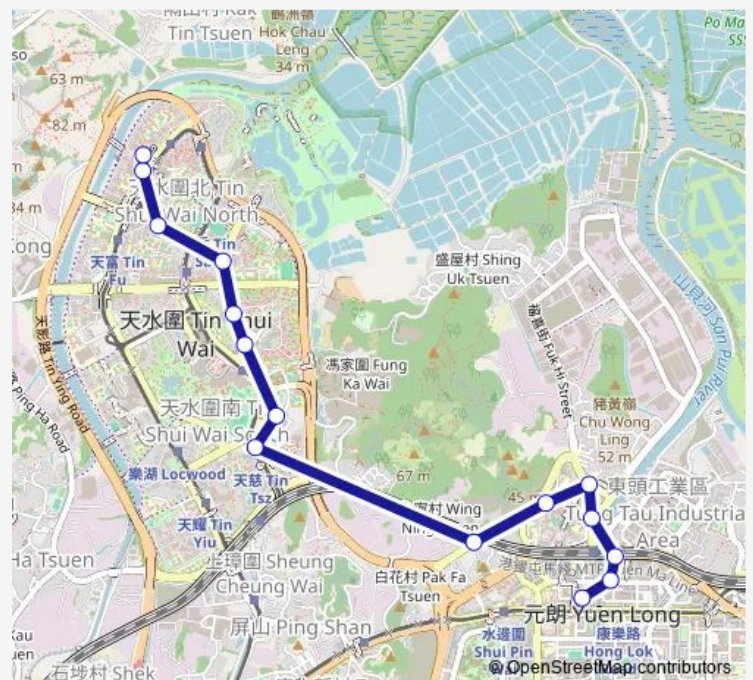

Route schedule

[Kmb] TIN Heng Estate BUS Terminus[[Lrtfeeder] TIN Heng — [Kmb] Yuen Long (West) BUS Terminus[[Lrtfeeder] Yuen Long West

Monday	05:50-23:24
Tuesday	05:50-23:24
Wednesday	05:50-23:24
Thursday	05:50-23:24
Friday	05:50-23:24
Saturday	05:50-23:24
Sunday	05:50-23:24

Route info

Direction: [Kmb] TIN Heng Estate BUS Terminus[[Lrtfeeder] TIN Heng

Stops: 12

Trip Duration: 0 hour 32 min

■ K73 — TIN Heng - Yuen Long West

[Kmb] Yuen Long (West) BUS Terminus[Lrtfeeder] Yuen Long West

Monday 06:10-23:54

Tuesday 06:10-23:54

Wednesday 06:10-23:54

Thursday 06:10-23:54

Friday 06:10-23:54

Saturday 06:10-23:51

Sunday 06:10-23:51

Route info