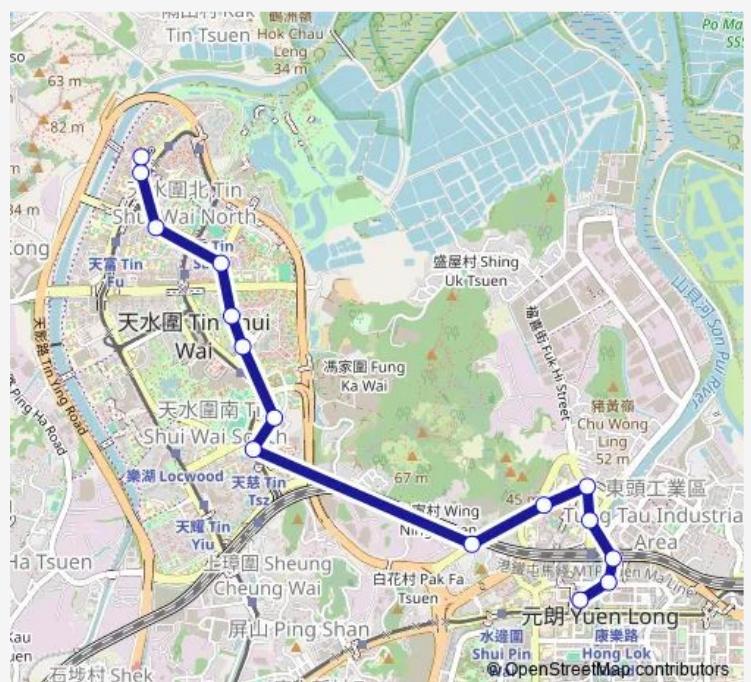

Route schedule

[Kmb] TIN Heng Estate BUS Terminus[[Lrtfeeder] TIN Heng — [Kmb] Yuen Long (West) BUS Terminus[[Lrtfeeder] Yuen Long West

Monday	05:50-23:24
Tuesday	05:50-23:24
Wednesday	05:50-23:24
Thursday	05:50-23:24
Friday	05:50-23:24
Saturday	05:50-23:24
Sunday	05:50-23:24

Route info

Direction: [Kmb] TIN Heng Estate BUS Terminus[[Lrtfeeder] TIN Heng

Stops: 12

Trip Duration: 0 hour 31 min

■ K73 — TIN Heng - Yuen Long West

[Kmb] Yuen Long (West) BUS Terminus[Lrtfeeder] Yuen Long West

Monday 06:10-23:54

Tuesday 06:10-23:54

Wednesday 06:10-23:54

Thursday 06:10-23:54

Friday 06:10-23:54

Saturday 06:10-23:51

Sunday 06:10-23:51

Route info