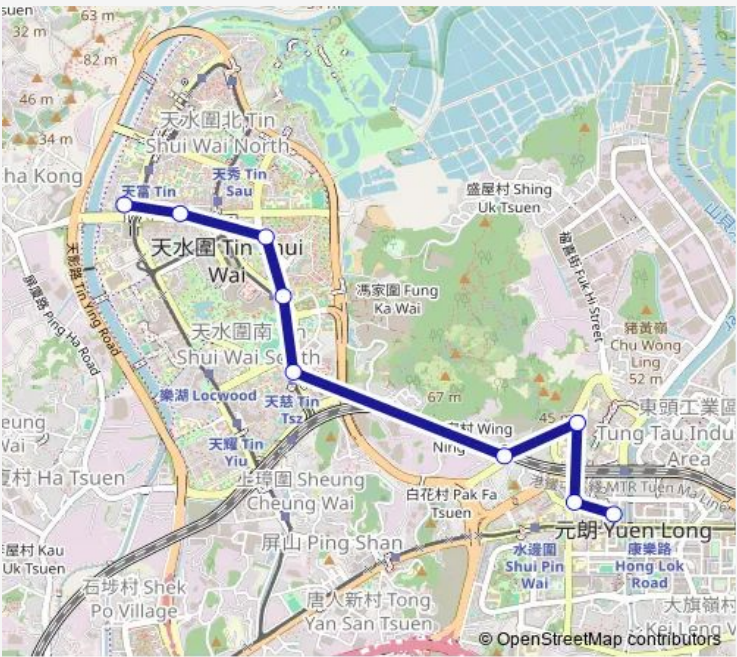

**Route schedule**  
 [Ctb] TIN YAN Estate|[Kmb] TIN YAN Estate BUS Terminus|[Lrtfeeder] TIN YAN Estate BUS Terminus — [Kmb] Yuen Long (West) BUS Terminus|[Lrtfeeder] Yuen Long West

Monday	07:00
Tuesday	07:00
Wednesday	07:00
Thursday	07:00
Friday	07:00
Saturday	—
Sunday	—

**Route info**

Direction: [Ctb] TIN YAN Estate|[Kmb] TIN YAN Estate BUS Terminus|[Lrtfeeder] TIN YAN Estate BUS Terminus

Stops: 9

Trip Duration: 0 hour 24 min

## Direction

[Ctb] Ching PIK House TIN Ching Estate, TIN SAU Road[[Kmb] Ching PIK House TIN Ching Estate][Lrtfeeder] Ching PIK House, TIN Ching Estate — [Kmb] Yuen Long (West) BUS Terminus[[Lrtfeeder] Yuen Long West

## Route info

Direction: [Ctb] Ching PIK House TIN Ching Estate, TIN SAU Road[[Kmb] Ching PIK House TIN Ching Estate][Lrtfeeder] Ching PIK House, TIN Ching Estate

Stops: 7

Trip Duration: 0 hour 23 min

K73 Bus time schedules and route maps are available in an offline PDF at [busmaps.com](http://busmaps.com). Use the [busmaps.com](http://busmaps.com) website to see live bus times, train schedule or subway schedule, and step-by-step directions for all public transit in Yuen Long