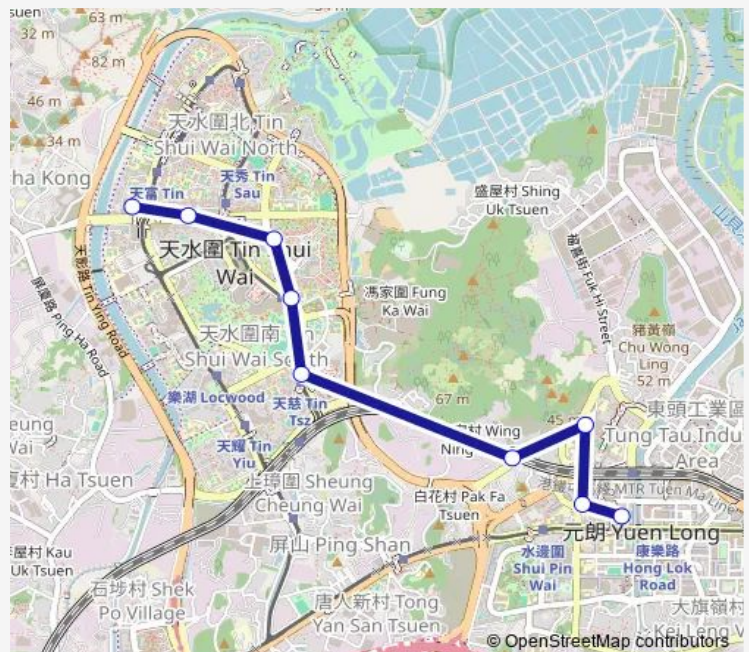

[Kmb] THE Family Planning Association OF Hk|[Lrtfeeder] Yuen Long Home FOR THE Aged Blind|[Lwb] THE Family Planning Association OF Hk

[Kmb] Yuen Long (West) BUS Terminus|[Lrtfeeder] Yuen Long West

Route schedule

[Ctb] TIN YAN Estate|[Kmb] TIN YAN Estate BUS Terminus|[Lrtfeeder] TIN YAN Estate BUS Terminus — [Kmb] Yuen Long (West) BUS Terminus|[Lrtfeeder] Yuen Long West

Monday	07:00
Tuesday	07:00
Wednesday	07:00
Thursday	07:00
Friday	07:00
Saturday	—
Sunday	—

Route info

Direction: [Ctb] TIN YAN Estate|[Kmb] TIN YAN Estate BUS Terminus|[Lrtfeeder] TIN YAN Estate BUS Terminus

Stops: 9

Trip Duration: 0 hour 24 min

Direction

[Ctb] Ching PIK House TIN Ching Estate, TIN SAU Road[[Kmb] Ching PIK House TIN Ching Estate][Lrtfeeder] Ching PIK House, TIN Ching Estate — [Kmb] Yuen Long (West) BUS Terminus[[Lrtfeeder] Yuen Long West

Monday 07:20

Tuesday 07:20

Wednesday 07:20

Thursday 07:20

Friday 07:20

Saturday —

Sunday —

Route info