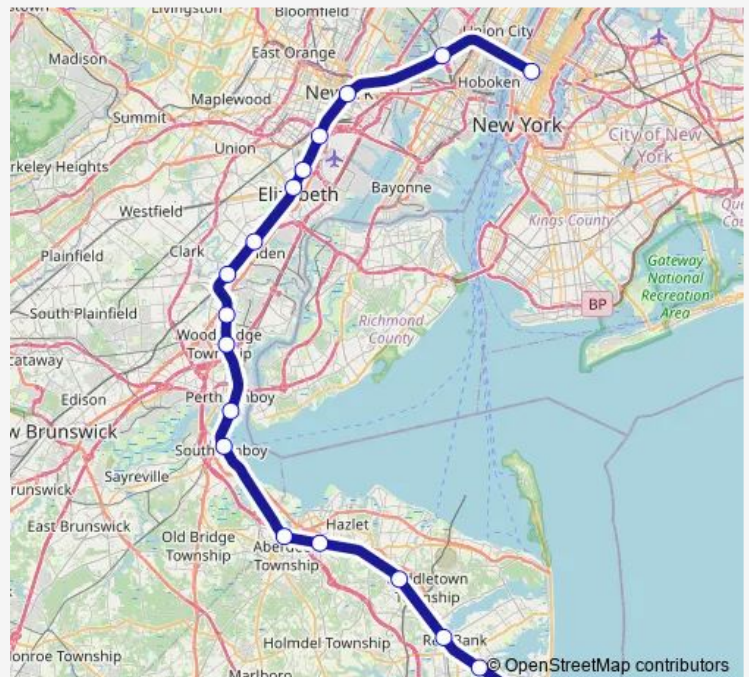

Newark Penn Station

Newark Airport Railroad Station

North Elizabeth

Elizabeth

Linden

Rahway

Avenel

Woodbridge

Perth Amboy

South Amboy

Aberdeen-Matawan

Hazlet

Middletown Nj

RED Bank

Little Silver

Long Branch

Route schedule

NEW York Penn Station — Long Branch

Monday	04:28-01:00 ⁺¹
Tuesday	04:28-01:00 ⁺¹
Wednesday	04:28-01:00 ⁺¹
Thursday	04:28-01:00 ⁺¹
Friday	04:28-01:00 ⁺¹
Saturday	05:53-01:00 ⁺¹
Sunday	05:53-01:00 ⁺¹

Route info

Direction: NEW York Penn Station

Stops: 18

Trip Duration: 1 hour 40 min

NJCL — North Jersey Coast Line

Direction

NEW York Penn Station — BAY Head

22 stops