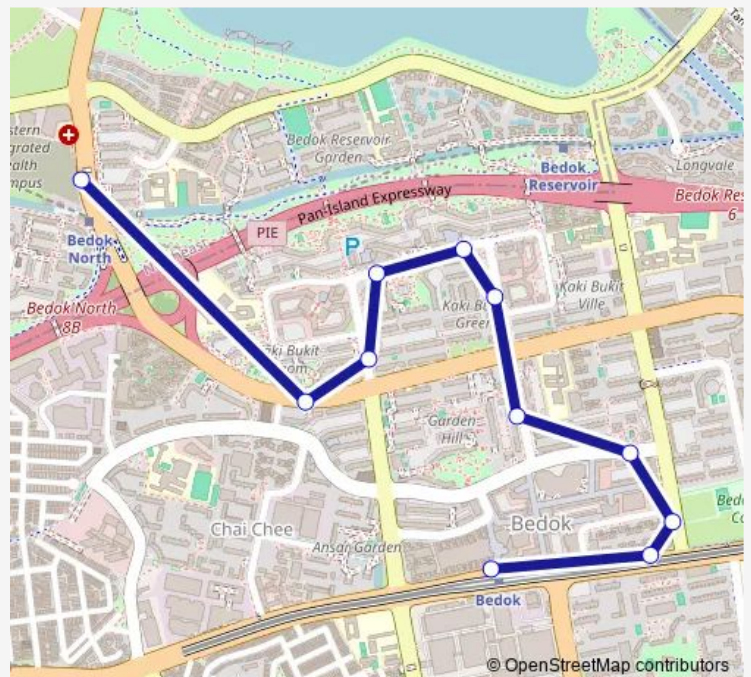

Saturday —

Sunday —

Route info

Direction: Bedok Stn Exit B

Stops: 11

Trip Duration: 0 hour 17 min

137a

BusMaps

137a Bus time schedules and route maps are available in an offline PDF at busmaps.com. Use the busmaps.com website to see live bus times, train schedule or subway schedule, and step-by-step directions for all public transit in Singapore