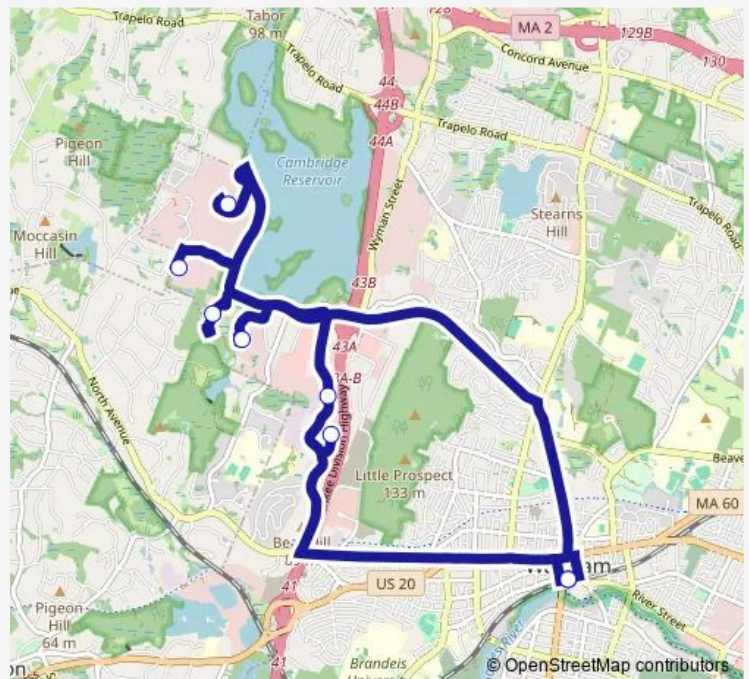

35 Gatehouse Dr

40 Sylvan Rd

153 Second Ave

60 Hickory Drive

Waltham Center Station

950-1100 Winter Street

Route schedule

950-1100 Winter Street — 950-1100 Winter Street

Monday 16:35-18:25

Tuesday 16:35-18:25

Wednesday 16:35-18:25

Thursday 16:35-18:25

Friday 16:35-18:25

Saturday —

Sunday —

Route info

Direction: 950-1100 Winter Street

Stops: 8

Trip Duration: 1 hour 50 min

Waltham Shuttle Route B

Direction

Waltham Center Station — Waltham Center Station

8 stops

[Open route schedule](#)

Route schedule

Waltham Center Station — Waltham Center Station

Monday 07:15-09:15

Tuesday 07:15-09:15

Wednesday 07:15-09:15

Thursday 07:15-09:15

Friday 07:15-09:15

Saturday —