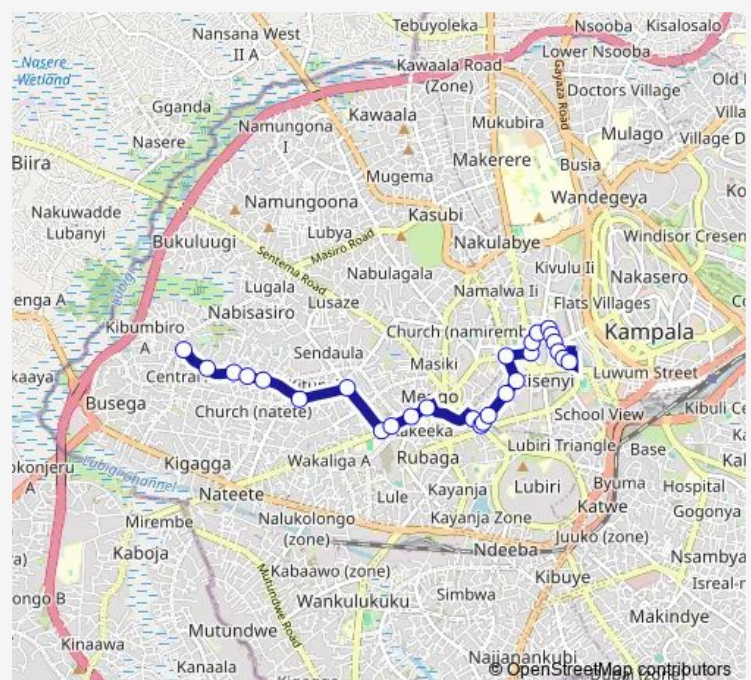

National Mosque

Old Kampala Secondary School

Old Kampala Hospital - Uganda Police

Route schedule

Kibumbiro Stage Busega — Shree Gopal Limited (Martin Rd)

Monday 06:30-19:00

Tuesday 06:30-19:00

Wednesday 06:30-19:00

Thursday 06:30-19:00

Friday 06:30-19:00

Saturday 06:30-19:00

Sunday 06:30-19:00

Route info

Direction: Kibumbiro Stage Busega

Stops: 27

Trip Duration: 0 hour 40 min

KA086 — Kibumbiro Stage Busega-New Taxi Park

Sema Properties Head Office

Petro Fuel Station (Martin Rd)

Quality Supermarket

City Oil (Martin Rd)

Aga Khan Mosque

Shree Gopal Limited (Martin Rd)

Direction

Friday 06:30-19:00

Saturday 06:30-19:00

Sunday 06:30-19:00

Route info

Direction: Old Kampala Hospital - Uganda Police

Stops: 23

Trip Duration: 0 hour 25 min

KA086 Bus time schedules and route maps are available in an offline PDF at busmaps.com. Use the busmaps.com website to see live bus times, train schedule or subway schedule, and step-by-step directions for all public transit in Kampala