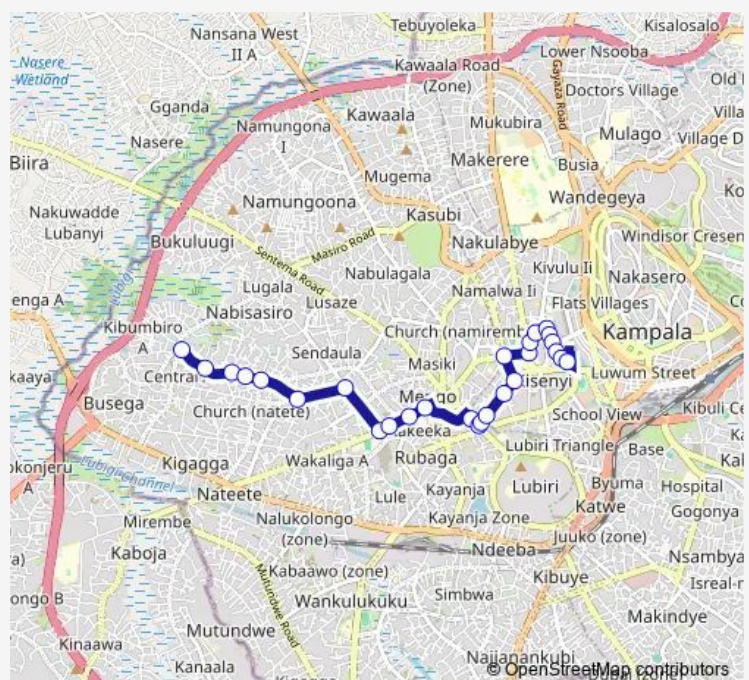

National Mosque

Old Kampala Secondary School

Old Kampala Hospital - Uganda Police

Route schedule

Kibumbiro Stage Busega — Shree Gopal Limited (Martin Rd)

Monday 06:30-19:00

Tuesday 06:30-19:00

Wednesday 06:30-19:00

Thursday 06:30-19:00

Friday 06:30-19:00

Saturday 06:30-19:00

Sunday 06:30-19:00

Route info

Direction: Kibumbiro Stage Busega

Stops: 27

Trip Duration: 0 hour 34 min

■ Ka086 — Kibumbiro Stage Busega-New Taxi Park

Sema Properties Head Office

Petro Fuel Station (Martin Rd)

Quality Supermarket

City Oil (Martin Rd)

Aga Khan Mosque

Shree Gopal Limited (Martin Rd)

Direction

Friday 06:30-19:00

Saturday 06:30-19:00

Sunday 06:30-19:00

Route info

Direction: Old Kampala Hospital - Uganda Police

Stops: 23

Trip Duration: 0 hour 25 min

Ka086 Bus time schedules and route maps are available in an offline PDF at busmaps.com. Use the busmaps.com website to see live bus times, train schedule or subway schedule, and step-by-step directions for all public transit in Kampala