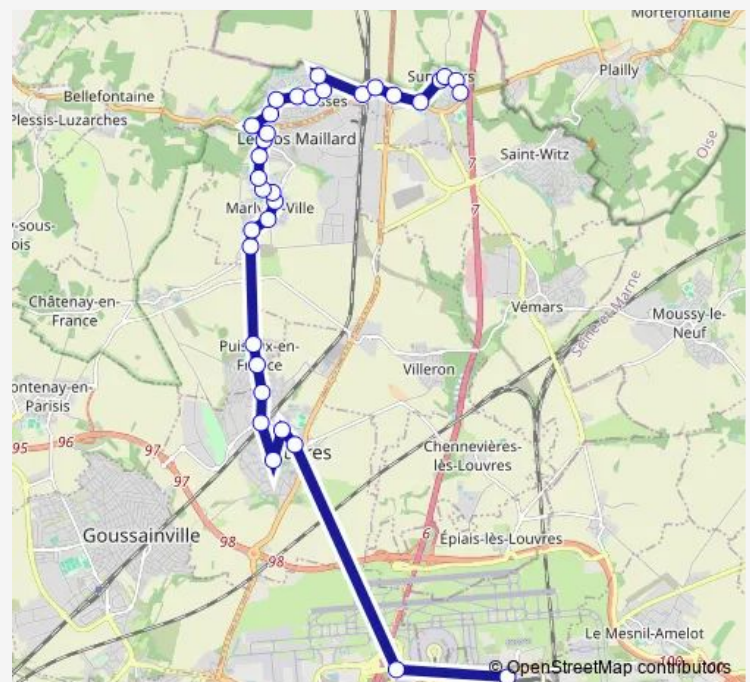

Zone Technique

Marie Feuchère

Parc de Louvres

Square Degas

Gare de Louvres

La Pépinière

Route de Marly

Gymnase

Place du 19 Mars 1962

Poteau de Marly

Bellevue

Haute Grève

Route schedule

Gare de Roissypole - Aéroport Cdg1 Terminal 3 (C4) —
Les Grands Prés

| | |
|-----------|---------------------------|
| Monday | 03:20-02:20 ⁺¹ |
| Tuesday | 03:20-02:20 ⁺¹ |
| Wednesday | 03:20-02:20 ⁺¹ |
| Thursday | 03:20-02:20 ⁺¹ |
| Friday | 03:20-02:20 ⁺¹ |
| Saturday | 03:20-02:20 ⁺¹ |
| Sunday | 03:20-02:20 ⁺¹ |

Route info

Direction: Gare de Roissypole - Aéroport Cdg1 Terminal 3 (C4)

Stops: 34

Trip Duration: 0 hour 40 min

Filéo SF — Filéo Survilliers (sur réservation)

Rue de l'Epine

Avenue du Large

Gendarmerie

Monday 03:10-02:35⁺¹

Tuesday 03:10-02:35⁺¹

Wednesday 03:10-02:35⁺¹

Thursday 03:10-02:35⁺¹

Friday 03:10-02:35⁺¹

Saturday 03:10-02:56⁺¹

Sunday 03:31-02:35⁺¹

Route info