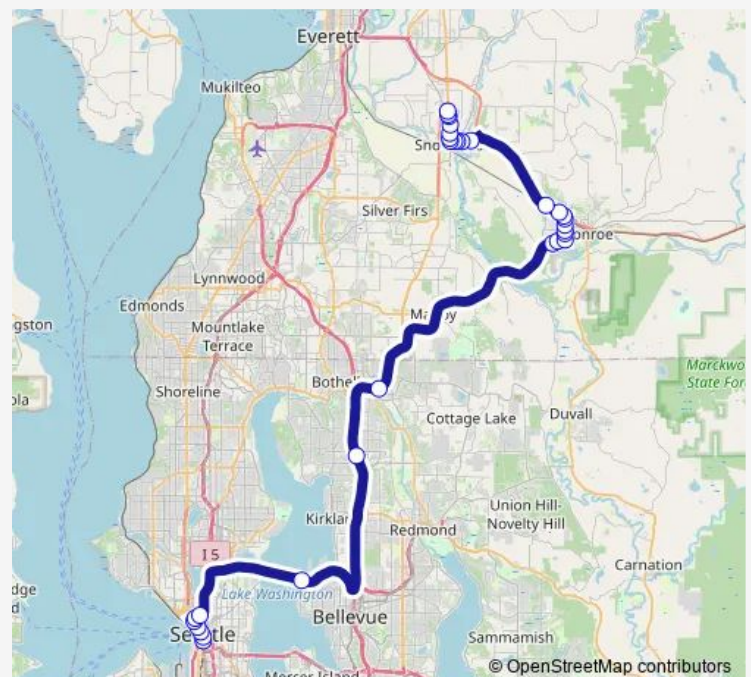

Monroe Park & Ride Bay 1

Hwy 2 & Roosevelt Rd (East)

92nd St SE & 113th Dr Se

Route schedule

4th Ave S & S Jackson St — Snohomish Park & Ride Bay 2

Monday 15:35-17:10

Tuesday 15:35-17:10

Wednesday 15:35-17:10

Thursday 15:35-17:10

Friday 15:35-17:10

Saturday —

Sunday —

Route info

Direction: 4th Ave S & S Jackson St

Stops: 31

Trip Duration: 1 hour 42 min

Ave D & 13th St

Ave D & Ferguson Park Rd

Snohomish Park & Ride Bay 2

Direction

Snohomish Park & Ride Bay 1 — 2nd Ave Ext S & Yesler Way

30 stops

[Open route schedule](#)

Snohomish Park & Ride Bay 1

Route info

Direction: Snohomish Park & Ride Bay 1

Stops: 30

Trip Duration: 1 hour 16 min

Stewart St & 7th Ave

Stewart St & 4th Ave

2nd Ave & Stewart St

2nd Ave & Seneca St