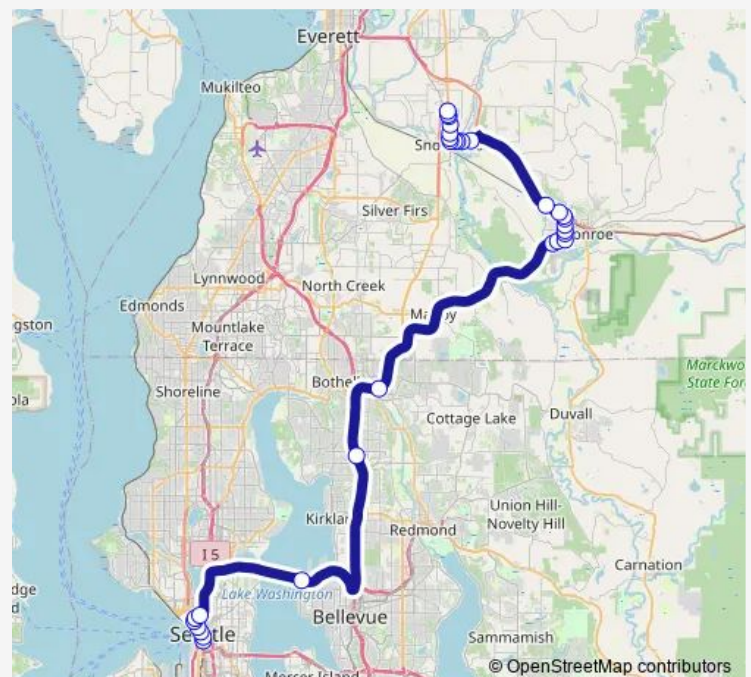

Monroe Park & Ride Bay 1

Hwy 2 & Roosevelt Rd (East)

92nd St SE & 113th Dr Se

Route schedule

4th Ave S & S Jackson St — Snohomish Park & Ride Bay 2

Monday 15:35-17:10

Tuesday 15:35-17:10

Wednesday 15:35-17:10

Thursday 15:35-17:10

Friday 15:35-17:10

Saturday —

Sunday —

Route info

Direction: 4th Ave S & S Jackson St

Stops: 31

Trip Duration: 1 hour 42 min

Ave D & 13th St

Ave D & Ferguson Park Rd

Snohomish Park & Ride Bay 2

Direction

Snohomish Park & Ride Bay 1 — 2nd Ave Ext S & Yesler Way

30 stops

[Open route schedule](#)

Snohomish Park & Ride Bay 1

Route info

Direction: Snohomish Park & Ride Bay 1

Stops: 30

Trip Duration: 1 hour 47 min

Stewart St & 7th Ave

Stewart St & 4th Ave

2nd Ave & Stewart St

2nd Ave & Seneca St