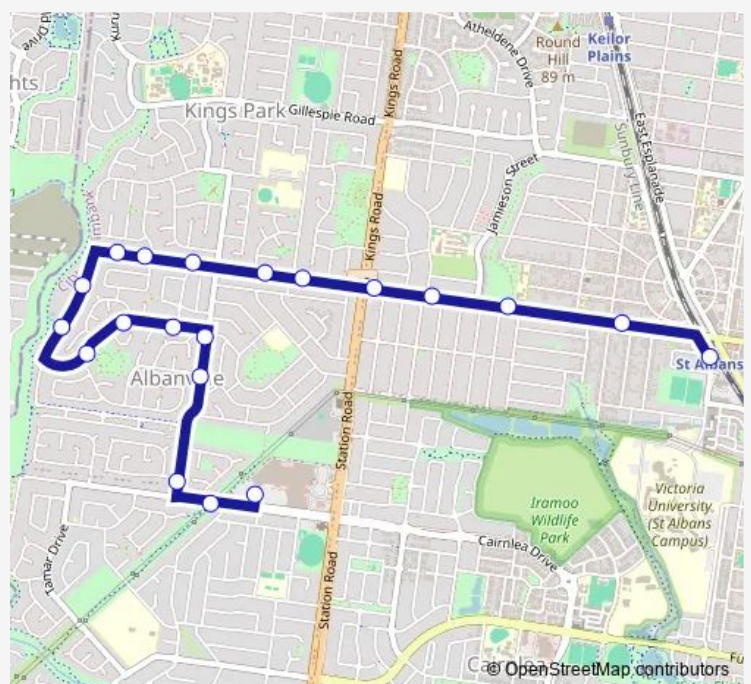

Direction

St Albans Station/Mckechnie St (St Albans) — Brimbank Shopping Centre/Neale Rd (Deer Park)

19 stops

[Open route schedule](#)

- St Albans Station/Mckechnie St (St Albans)
- Scott Ave/Main Rd West (St Albans)
- Cleveland St/Main Rd West (St Albans)
- Buchanan St/Main Rd West (St Albans)
- Kings Rd/Main Rd West (St Albans)
- Rialto St/Main Rd West (St Albans)
- Jacinta Way/Main Rd West (Albanvale)
- Oakwood Rd/Main Rd West (Albanvale)
- Entally Dr/Main Rd West (Albanvale)
- 630 Main Rd West (Albanvale)
- Main Rd West/Opie Rd (Albanvale)
- Stephen Calleja Reserve/Opie Rd (Albanvale)
- Wintersun Dr/Evergreen Ave (Albanvale)
- Delamare Dr/Evergreen Ave (Albanvale)
- Fernhill Ct/Evergreen Ave (Albanvale)
- Kardinia Dr/Oakwood Rd (Albanvale)
- Woodland Dr/Oakwood Rd (Albanvale)
- Concord Cct/Oakwood Rd (Albanvale)
- Brimbank Shopping Centre/Neale Rd (Deer Park)

Route schedule

St Albans Station/Mckechnie St (St Albans) — Brimbank Shopping Centre/Neale Rd (Deer Park)

Monday	06:03-20:38
Tuesday	06:03-20:38
Wednesday	06:03-20:38
Thursday	06:03-20:38
Friday	06:03-20:38
Saturday	07:56-19:41
Sunday	07:56-19:41

Route info

Direction: St Albans Station/Mckechnie St (St Albans)

Stops: 19

Trip Duration: 0 hour 15 min

Direction

Brimbank Shopping Centre/Neale Rd (Deer Park) — St Albans Station/Mckechnie St (St Albans)

20 stops

[Open route schedule](#)

Brimbank Shopping Centre/Neale Rd (Deer Park)

Birchwood Bvd/Neale Rd (Deer Park)

Concord Cct/Oakwood Rd (Albanvale)

Woodland Dr/Oakwood Rd (Albanvale)

Evergreen Ave/Oakwood Rd (Albanvale)