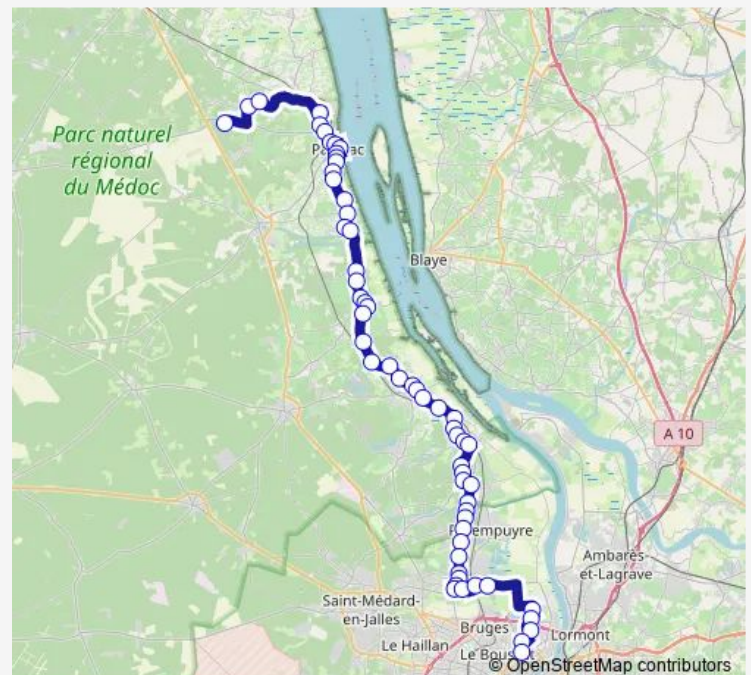

Thursday 06:10-19:55

Friday 06:10-19:55

Saturday 07:10-19:55

Sunday 10:45-18:55

Route info

Direction: Pl. Ravezies

Stops: 59

Trip Duration: 1 hour 55 min