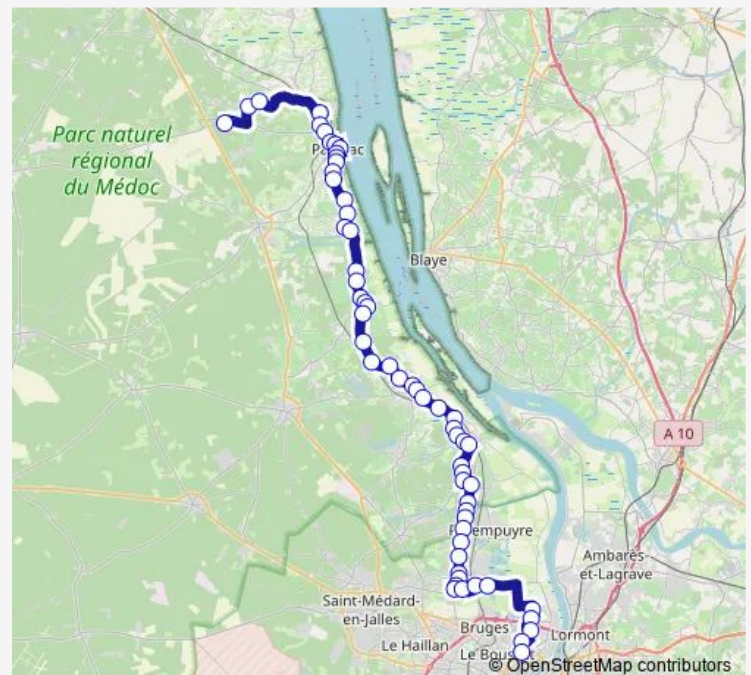

Thursday 06:10-19:55

Friday 06:10-19:55

Saturday 07:10-19:55

Sunday 10:45-18:55

Route info

Direction: Pl. Ravezies

Stops: 59

Trip Duration: 2 hour 10 min