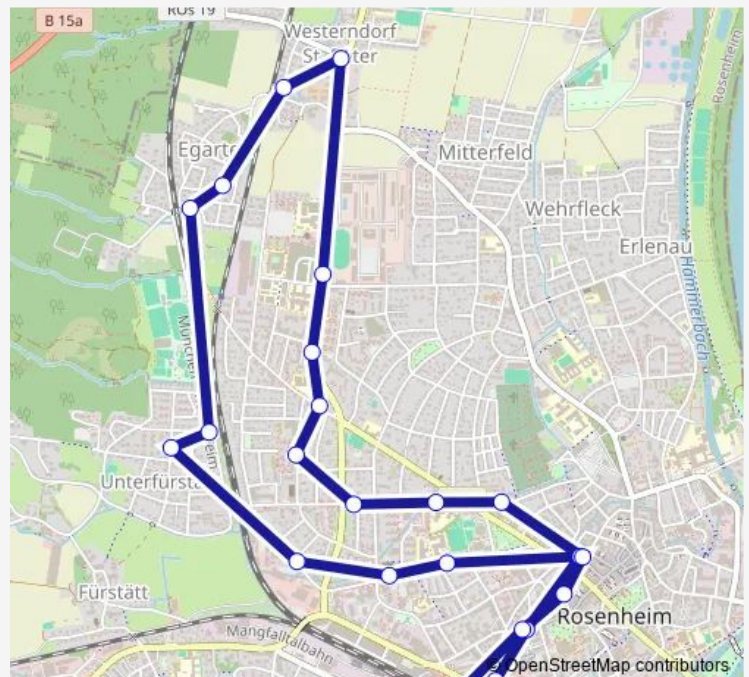

Rosenheim, Stadtmitte

### Route schedule

Rosenheim — Rosenheim

Monday —

Tuesday 05:10-22:10

Wednesday —

Thursday —

Friday —

Saturday —

### Route info

Direction: Rosenheim

Stops: 24

Trip Duration: 0 hour 34 min

424

BusMaps

Rosenheim, Gillitzerstr.

Rosenheim, Atrium

## Route schedule

Rosenheim — Rosenheim

Monday	05:10-22:10
Tuesday	05:10-22:10
Wednesday	05:10-22:10
Thursday	05:10-22:10
Friday	05:10-00:20 <sup>+1</sup>
Saturday	05:10-00:20 <sup>+1</sup>
Sunday	—