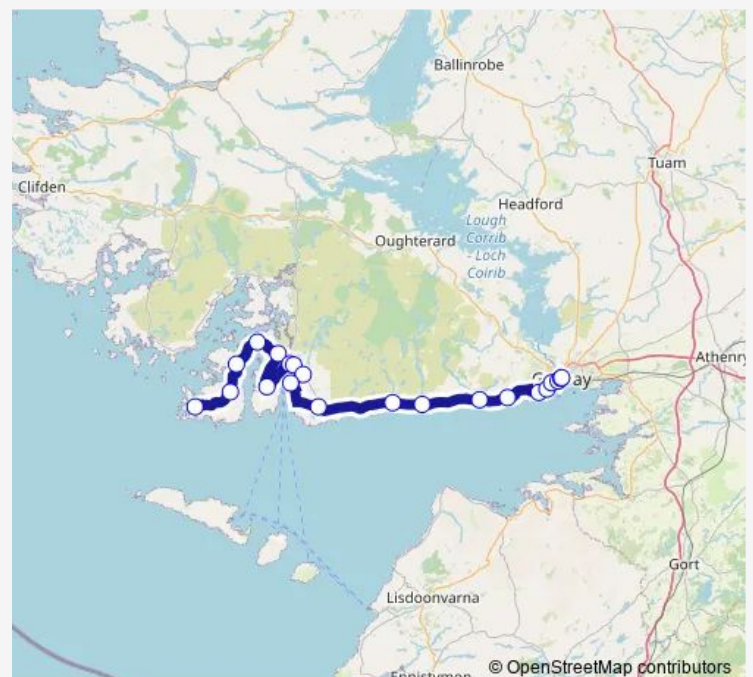

Thursday 06:00-23:30

Friday 06:00-23:30

Saturday 06:00-23:30

Sunday 06:15-22:00

Route info

Direction: Lettermullen

Stops: 21

Trip Duration: 1 hour 55 min