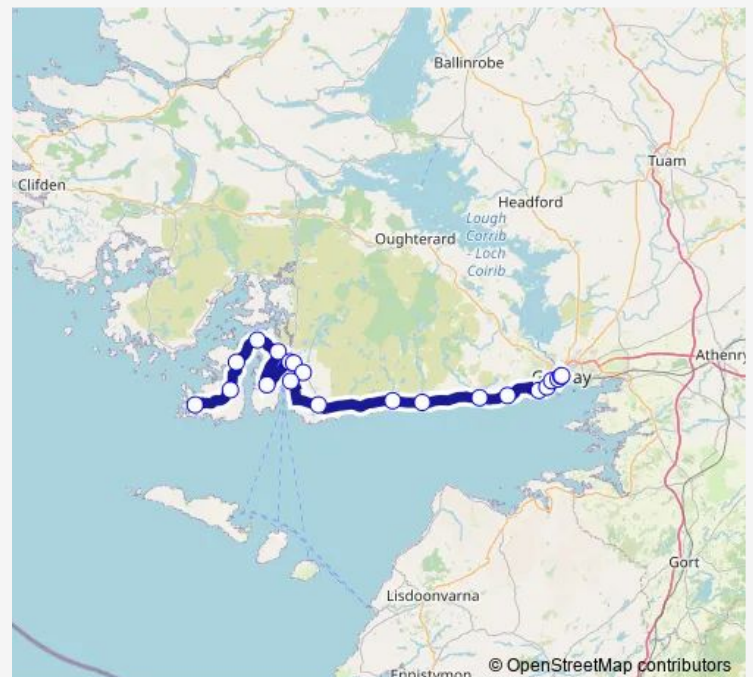

Bus 424 Galway - Lettermullen

[Go to website](#)

Direction

Leitir Mealláin — Galway Ceannt Station

21 stops

[Open route schedule](#)

Leitir Mealláin

Garmna

Leitir Móir

Béal an Daingin

Loch Leacrach

Carraroe (Technical School)

Raidió na Gaeltachta

Casla

Na Doiriú Theas

Ros an Mhíl

Baile na habhann

An Cnoc

An Spidéal

Na Forbacha

Barna (Garys Cycles)

Seamount

Salthill Upper

Lios Ealtan

Spanish Arch

Victoria Place

Galway Ceannt Station

Route schedule

Leitir Mealláin — Galway Ceannt Station

Monday 06:00-23:30

Tuesday 06:00-23:30

Wednesday 06:00-23:30

Thursday 06:00-23:30

Friday 06:00-23:30

Saturday 06:00-23:30

Sunday 06:15-22:00

Route info

Direction: Leitir Mealláin

Stops: 21

Trip Duration: 1 hour 55 min

424 — Galway - Lettermullen