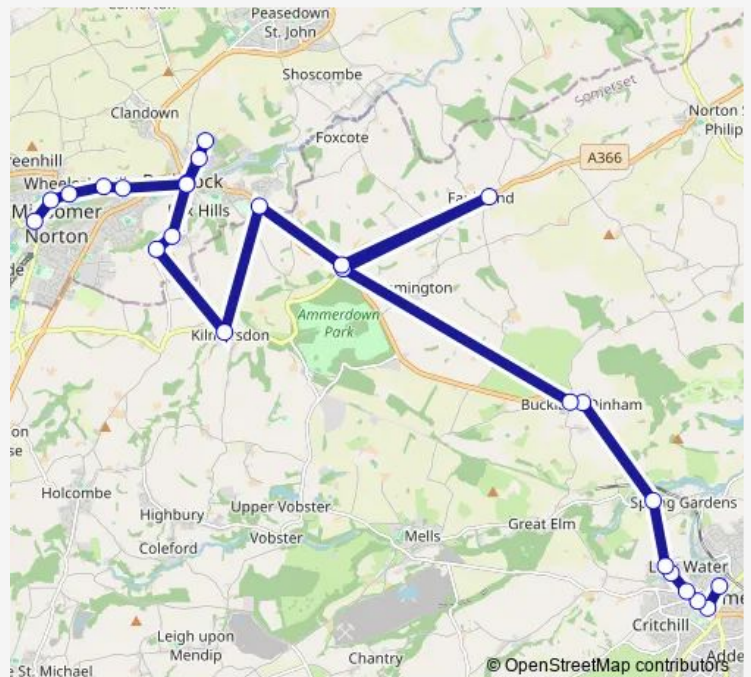

Thursday 10:15-17:50

Friday 10:15-17:50

Saturday 08:15-16:15

Sunday —

Route info

Direction: Car Park

Stops: 25

Trip Duration: 0 hour 50 min

Broadway

Weymouth Road

Memorial Theatre Complex

Car Park

Route schedule

The Hollies — Car Park

Monday 18:30

Tuesday 18:30

Stops: 24

Trip Duration: 0 hour 36 min

Direction

The Hollies — Car Park

24 stops

[Open route schedule](#)

The Hollies

Town Hall

Direction: The Hollies

Stops: 24

Trip Duration: 0 hour 50 min

Direction

Car Park — The Hollies

17 stops

[Open route schedule](#)

Car Park