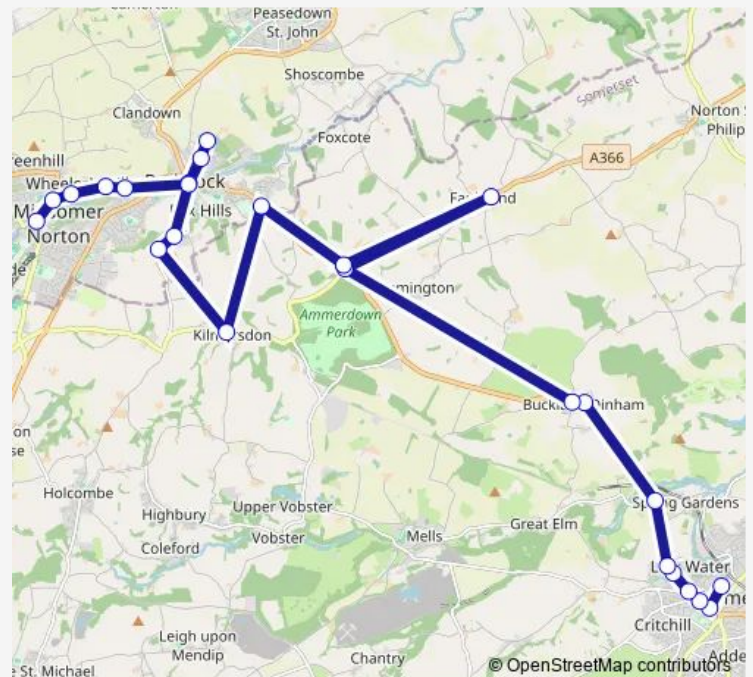

Thursday 10:15-17:50

Friday 10:15-17:50

Saturday 08:15-16:15

Sunday —

Route info

Direction: Car Park

Stops: 25

Trip Duration: 0 hour 50 min

[Open route schedule](#)

The Hollies

Town Hall

Church Lane

Elm View

Wheelers Hill

Welton Road

Victoria Hall

Stops: 24

Trip Duration: 0 hour 36 min

Direction

The Hollies — Car Park

24 stops

[Open route schedule](#)

The Hollies

Town Hall

Direction: The Hollies

Stops: 24

Trip Duration: 0 hour 50 min

Direction

Car Park — The Hollies

17 stops

[Open route schedule](#)

Car Park