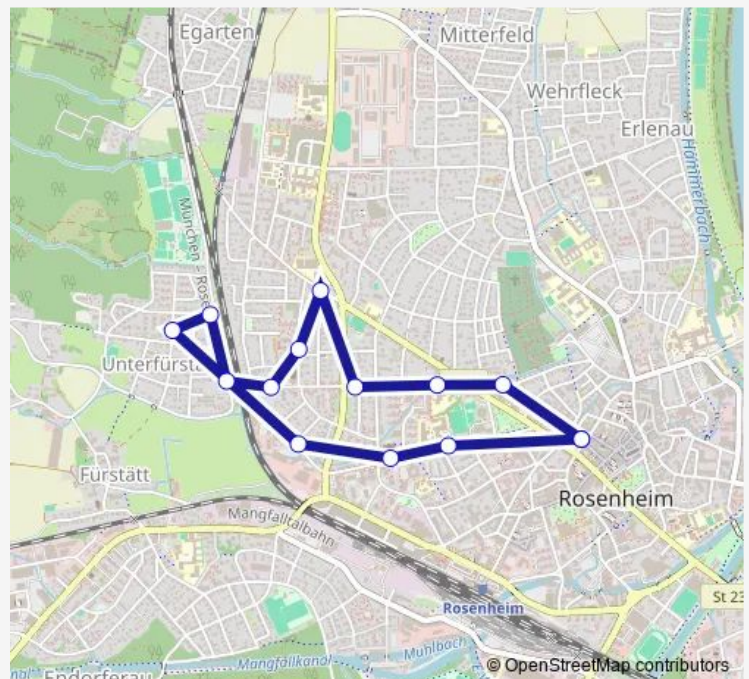

Rosenheim, Finanzamt

Rosenheim, Pichlmayrstr.

Rosenheim, Unterf rst tt

Rosenheim, P rstling-/Brennerstr.

Rosenheim, P rstling-/Niederschlesienstr.

Rosenheim, K pferlingstr./B 

Rosenheim, Schie stattstr.

Rosenheim, Berufsschule

Rosenheim, K pferling

Rosenheim, BRK-Heim

Rosenheim, Ignaz-G nther-Gymnasium

Rosenheim, Stadtmitte

Route schedule

Rosenheim, Stadtmitte — Rosenheim, Stadtmitte

Monday 19:42-00:47⁺¹

Tuesday 19:42-00:47⁺¹

Wednesday 19:42-00:47⁺¹

Thursday 19:42-00:47⁺¹

Friday 19:42-00:47⁺¹

Saturday 19:42-00:47⁺¹

Sunday —

Route info

Direction: Rosenheim, Stadtmitte

Stops: 14

Trip Duration: 0 hour 15 min

■ 424 — Stadtmitte - Unterf rst tt - K pferling - Stadtmitte

424 Bus time schedules and route maps are available in an offline PDF at busmaps.com. Use the busmaps.com website to see live bus times, train schedule or subway schedule, and step-by-step directions for all public transit in Rosenheim