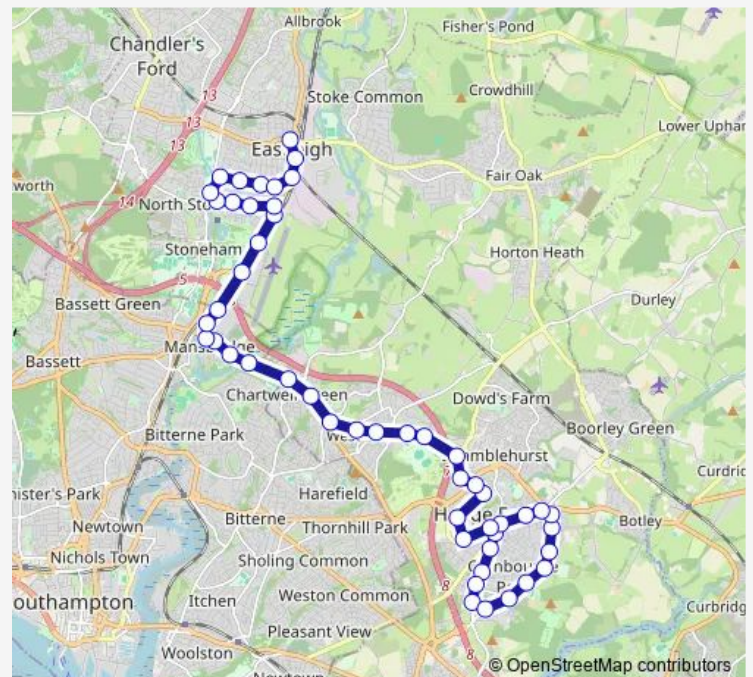

Coltsfoot Close

Berrywood Gardens

Hedge End Superstores

Route schedule

Hedge End Village Hall — Bus Station

Monday 07:31

Tuesday 07:31

Wednesday 07:31

Thursday 07:31

Friday 07:31

Saturday —

Sunday —

Route info

Direction: Hedge End Village Hall

Stops: 50

Trip Duration: 1 hour 9 min

Romill Close

White Swan

Itchenside Close

Octavia Road

Monks Way

Walnut Avenue

Mountpark

Parkway Station