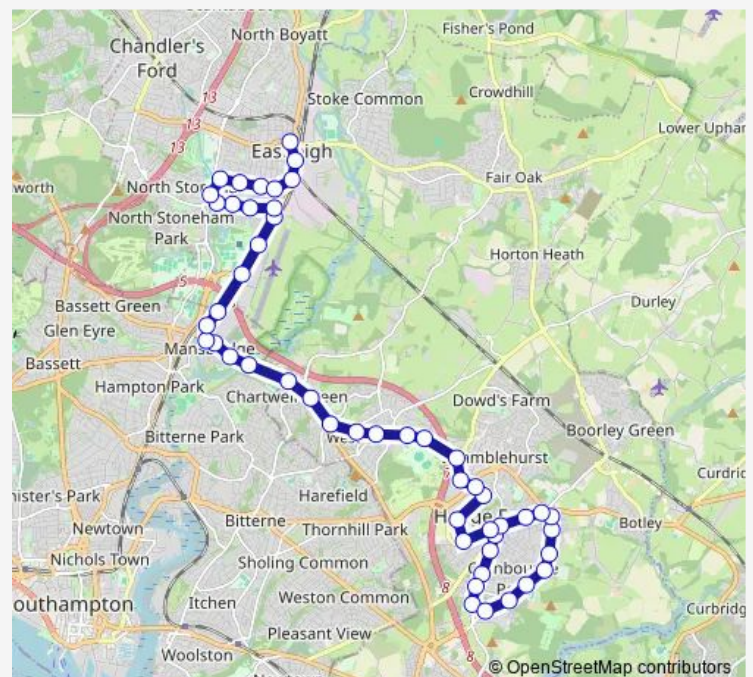

Coltsfoot Close

Berrywood Gardens

Hedge End Superstores

Route schedule

Hedge End Village Hall — Bus Station

Monday 07:31

Tuesday 07:31

Wednesday 07:31

Thursday 07:31

Friday 07:31

Saturday —

Sunday —

Route info

Direction: Hedge End Village Hall

Stops: 50

Trip Duration: 1 hour 9 min

Romill Close

White Swan

Itchenside Close

Octavia Road

Monks Way

Walnut Avenue

Mountpark

Parkway Station