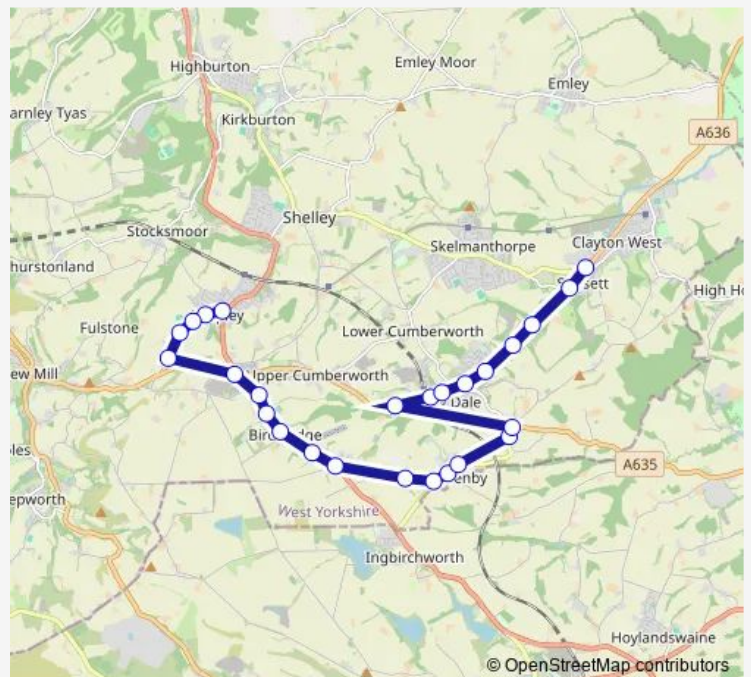

Bus 424 Shepley Black Bull - Scissett Middle School

[Go to website](#)

Direction

Marsh Lane Library — Middle School

26 stops

[Open route schedule](#)

- Marsh Lane Library
- Marsh Lane Cliffe Rd
- Marsh Lane Marsh Court
- Marsh Lane Long Close Ln
- Marsh Lane Row Gate
- Sovereign Inn Penistone Road
- Penistone Road Cumberworth Ln
- Penistone Rd Park Head Lane
- Birdsedge Village Hall
- Penistone Road High Flatts
- Penistone Rd Windmill Lane
- Denby Lane New Laithe
- Falledge First School
- Denby Dale Bank Lane
- Denby Lane Fairfields
- Lwr Denby Lane
- Dunkirk Inn
- Rockwood House
- Denby Dale Viaduct
- Wesley Terrace
- Denby Dale Pie Hall

Route schedule

Marsh Lane Library — Middle School

Monday	08:27
Tuesday	08:27
Wednesday	08:27
Thursday	08:27
Friday	08:27
Saturday	—
Sunday	—

Route info

Direction: Marsh Lane Library

Stops: 26

Trip Duration: 0 hour 23 min

424 — Shepley Black Bull - Scissett Middle School

Brook Meadows

Lower Putting Mill

Kitchenroyd

Nortonthorpe Mills

Middle School

424 Bus time schedules and route maps are available in an offline PDF at busmaps.com. Use the busmaps.com website to see live bus times, train schedule or subway schedule, and step-by-step directions for all public transit in Shepley