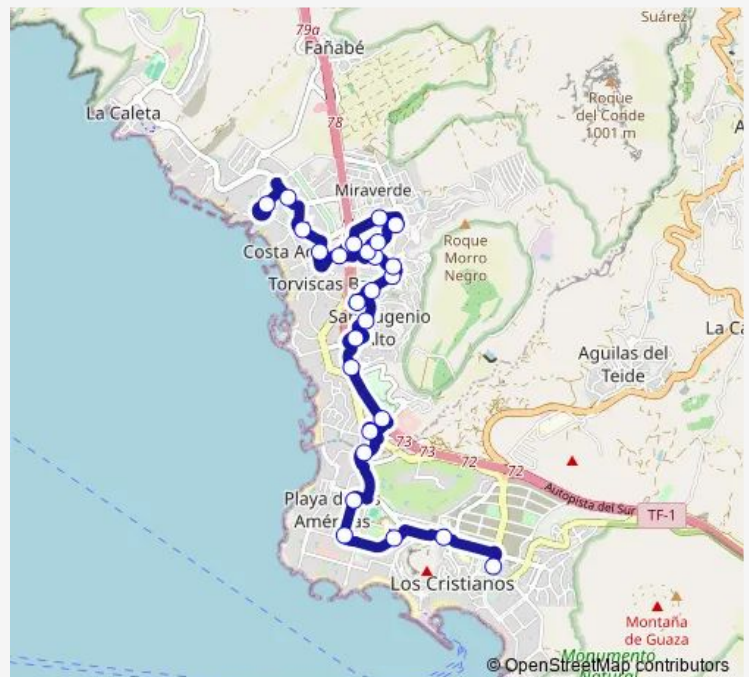

Thursday 07:20-21:20

Friday 07:20-21:20

Saturday 07:20-21:20

Sunday 07:20-21:20

Route info

Direction: Plaza EL Duque

Stops: 25

Trip Duration: 0 hour 37 min

26 stops

[Open route schedule](#)

LOS Cristianos (T)

IES LOS Cristianos

EL Camisón (T)

Zentral Center

Columbus

LOS Geranios

Fañabé Plaza

Isla Bonita

EL Duque

Route schedule

LOS Cristianos (T) — Plaza EL Duque

Monday 01:10-20:30

Tuesday 01:10-20:30

Wednesday 01:10-20:30

Thursday 01:10-20:30

Friday 01:10-20:30

Saturday 07:15-20:30

Sunday 07:15-20:30

Route info

Direction: LOS Cristianos (T)

Stops: 26

Trip Duration: 0 hour 33 min