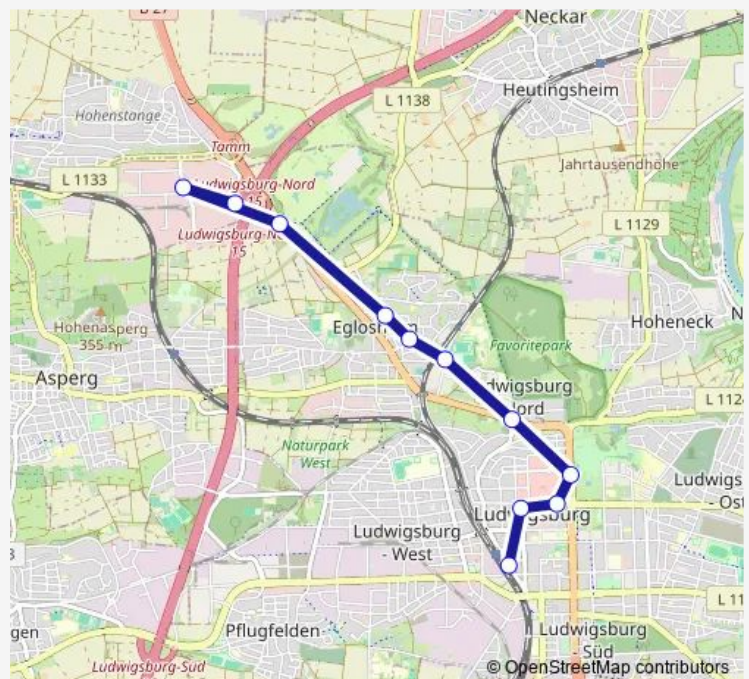

Direction

Ludwigsburg — Ludwigsburg Ikea

11 stops

[Open route schedule](#)

Ludwigsburg

Ludwigsburg Arsenalplatz

Ludwigsburg Rathaus

Ludwigsburg Residenzschloss

Ludwigsburg Heilbronner Str.

Ludw. Pädagogische Hochsch.

Eglosheim Rosenackerweg

Eglosheim Besigheimer Str.

Eglosheim Golfplatz

Ludw. Breuningerland

Ludwigsburg Ikea

Route schedule

Route info

Direction: Ludwigsburg

Stops: 11

Trip Duration: 0 hour 20 min

Direction

Ludwigsburg Ikea — Ludwigsburg

11 stops

[Open route schedule](#)

Route info

Direction: Ludwigsburg Ikea

Stops: 11

Trip Duration: 0 hour 23 min

424 Bus time schedules and route maps are available in an offline PDF at busmaps.com. Use the busmaps.com website to see live bus times, train schedule or subway schedule, and step-by-step directions for all public transit in Ludwigsburg