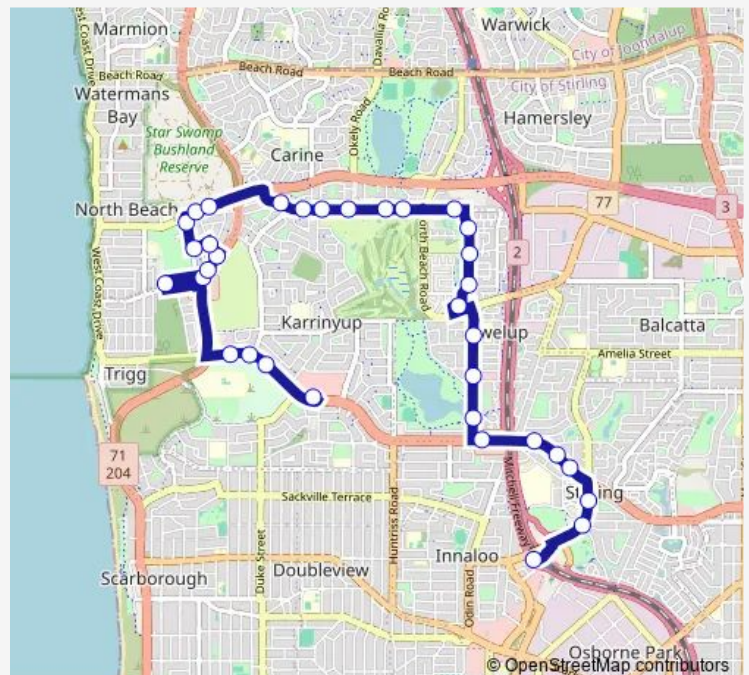

Grimwood Av After Careniup Av

North Beach Rd After Porter St

North Beach Rd Gwelup Shopping Centre

North Beach Rd After Brushfield Wy

Route schedule

Kitchener St Before Hamersley St — Stirling Stn Stand 8

Monday 15:12-15:00

Tuesday 15:12-15:00

Wednesday 15:12-15:00

Thursday 15:12-15:00

Friday 15:12-15:00

Saturday —

Sunday —

Route info

Direction: Kitchener St Before Hamersley St

Stops: 28

Trip Duration: 0 hour 45 min

Karrinyup Rd After North Beach Rd

Karrinyup Rd After Mitchell Fwy

Karrinyup Rd After Dennis St

Karrinyup Rd Before Cedric St

Cedric St After Karrinyup Rd

Cedric St After George St

Charles Riley Rd Before Vernon St

Charles Riley Rd After Vernon St

Karrinyup Rd Karrinyup Bus Depot

Karrinyup Rd After Milverton Av

Karrinyup Rd Before Cheddar Pl

Karrinyup Bus Stn Stand 4

424 Bus time schedules and route maps are available in an offline PDF at busmaps.com. Use the busmaps.com website to see live bus times, train schedule or subway schedule, and step-by-step directions for all public transit in Perth