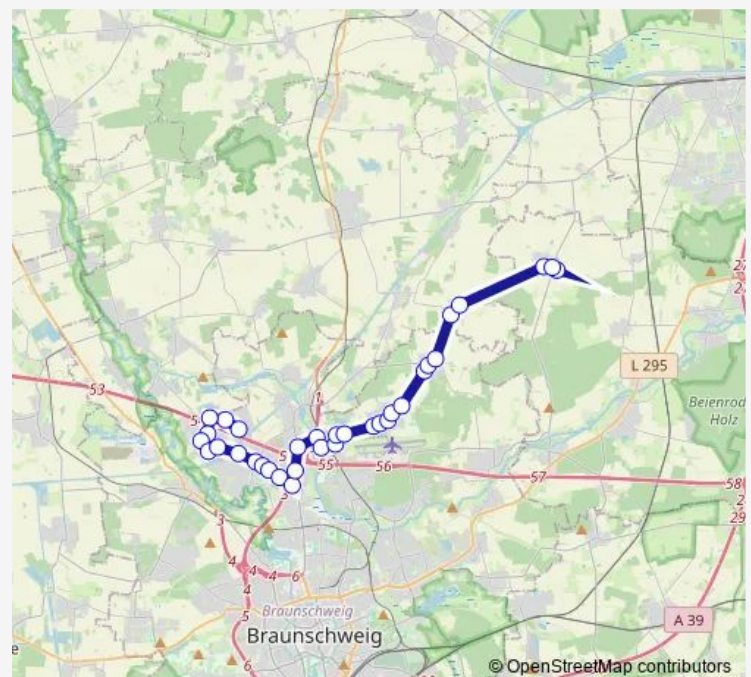

Braunschweig, Adam-Opel-Straße

Braunschweig, Hansestraße Mitte

Braunschweig, Kanalbrücke

Route schedule

Braunschweig, Beberbachau — Braunschweig, Christian-Pommer-Straße Nord

Monday 05:45-19:59

Tuesday 05:45-19:59

Wednesday 05:45-19:59

Thursday 05:45-19:59

Friday 05:45-19:59

Saturday —

Sunday —

Route info

Direction: Braunschweig, Beberbachau

Stops: 26

Trip Duration: 0 hour 29 min

424

Braunschweig, Christian-Pommer-Straße

Braunschweig, Pillmannstraße

Braunschweig, Carl-Giesecke-Straße

Braunschweig, Christian-Pommer-Straße Mitte

Braunschweig, Christian-Pommer-Straße Nord

Direction

Braunschweig, Beberbachaue — Braunschweig, Heideblick

14 stops

[Open route schedule](#)

Braunschweig, Beberbachaue

Braunschweig, Am Meerbusch

Braunschweig, Am Klei

Braunschweig, Am Oberstiege