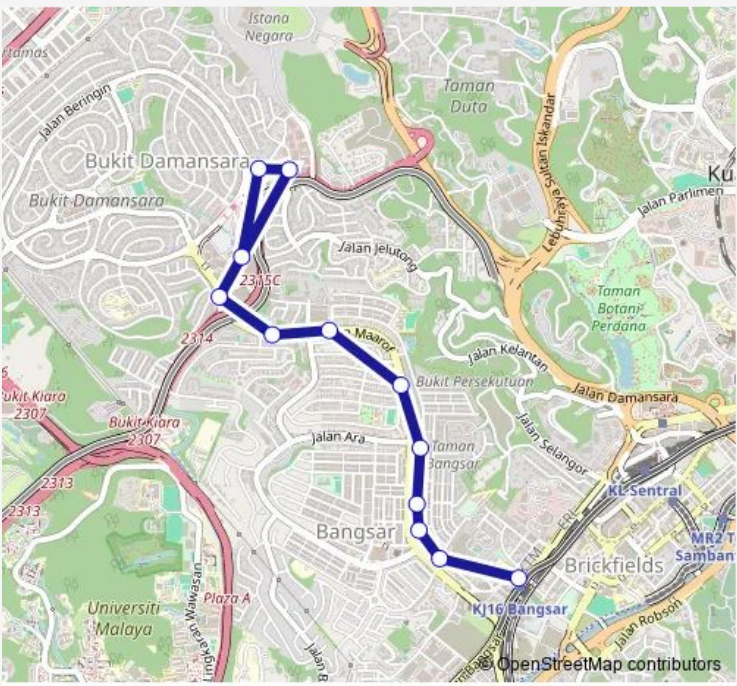

Bus T634 Stesen LRT Bangsar

[Go to website](#)

Direction
Stesen LRT Bangsar (UOA Bangsar), Jalan Bangsar — Pusat Bandar Damansara, Menara Mellinium (opp.), Jalan Damanlela
12 stops
[Open route schedule](#)

- Stesen LRT Bangsar (UOA Bangsar), Jalan Bangsar
- Rumah No. 22, Lorong Maarof
- Rumah No. 52, Lorong Maarof
- Klinik Haiwan, Lorong Maarof
- Rumah No. 136, Lorong Maarof
- Rumah No. 114, Jalan Maarof
- Bangsar Shopping Centre (opp.), Jalan Maarof
- Kondominium Sri Penaga (opp.), Jalan Maarof
- Esso, Jalan Johar
- Mbsb, Jalan Dungun
- Shell, Jalan Gelenggang
- Pusat Bandar Damansara, Menara Mellinium (opp.), Jalan Damanlela

Route schedule
Stesen LRT Bangsar (UOA Bangsar), Jalan Bangsar — Pusat Bandar Damansara, Menara Mellinium (opp.), Jalan Damanlela

Monday	06:00
Tuesday	06:00
Wednesday	06:00
Thursday	06:00
Friday	06:00
Saturday	06:00
Sunday	06:00

Route info
Direction: Stesen LRT Bangsar (UOA Bangsar), Jalan Bangsar
Stops: 12
Trip Duration: 17 hour 0 min