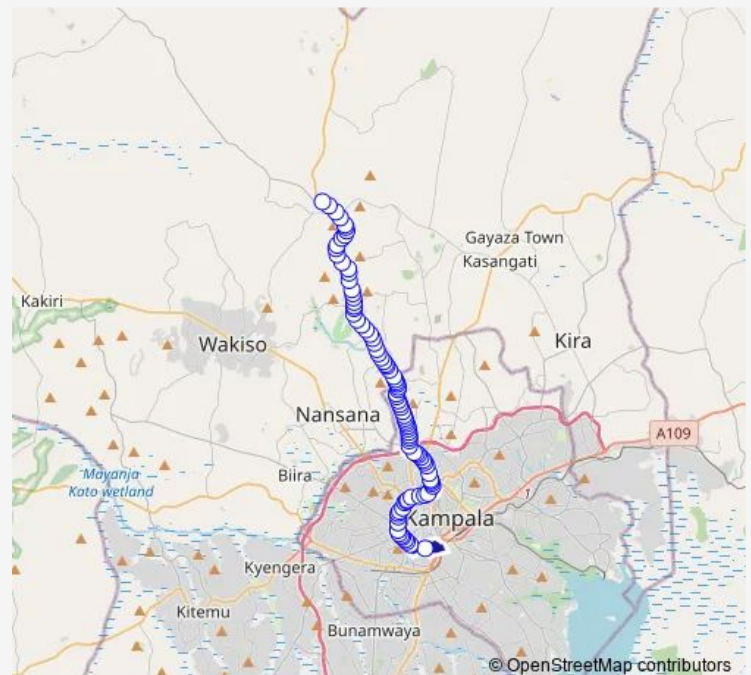

Macos Girls Hostel

Macos - Tuskys

Makere University Main Gate

Route schedule

Lubiri High School — Matugga Stage

Monday 06:30-19:00

Tuesday 06:30-19:00

Wednesday 06:30-19:00

Thursday 06:30-19:00

Friday 06:30-19:00

Saturday 06:30-19:00

Sunday 06:30-19:00

Route info

Direction: Lubiri High School

Stops: 92

Trip Duration: 2 hour 32 min

■ IC109 — Matugga Stage-Usafi Taxi Park

Wandegeya Car

Wandegeya Fuel Station (Bombo Rd)

Wandegeya University Plaza (Bombo Rd)

Makerere University (Eastern Gate) - Super Oil (Bombo Rd)

Shell (Kubiri - Bombo Rd)